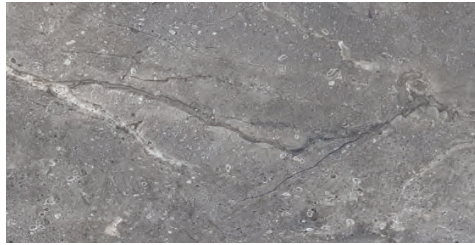

LORD GRIS
60 X 120 / 24° X 48° REC. ⚡
60 X 120 / 24° X 48° REC. NPLUS

N13A1
N13C1