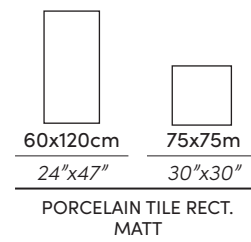

**Wall** | Malek Pearl MT Rect. / Grey MT Rect. 60X120cm - 24"X47"  
**Floor** | Malek Pearl MT Rect. 60X120cm - 24"X47"

WEBSITE

**MALEK**  
PORCELAIN TILE

*STRONG  
appearance,  
ELEGANCE and  
versatility.  
Malek reinvents  
the ORIGINALITY.*

Wall | Malek Grey MT Rect. / Malek Black MT Rect. 60X120cm - 24"X47"  
Floor | Malek Grey MT Rect. 60X120cm - 24"X47"

PEARL

GREY

BLACK

INFORMATION

NAME	COLLECTION	USE	TYPE	SHADE VARIATION	SIZE	FINISH	REFERENCE	GROUP	GRAPHICS
ARENITE	STONE	FLOOR TILE	PORCELAIN	V2	60X120 RECT / 24"X47" RECT	MATT GRIT (C1 / R10B)	P.E. ARENITE PEARL MT	CAN5IS	13 FACES
							P.E. ARENITE GREY MT	CAN5KS	
							P.E. ARENITE DARK GREY MT	CAN5KS	
							P.E. ARENITE NATURAL MT	CAN5KS	
					60X60 RECT / 24"X24" RECT	MATT GRIT (C1 / R10B)	P.E. ARENITE PEARL MT	CA5FDS	17 FACES
							P.E. ARENITE GREY MT	CA5FES	
							P.E. ARENITE DARK GREY MT	CA5FES	
							P.E. ARENITE NATURAL MT	CA5FES	
					60X90 RECT (20MM) / 24"X36" (0,78") RECT	ANTID (C3 / R11C)	P.E. ANTID. PLUS ARENITE GREY MT	CAV7BS	13 FACES
							P.E. ANTID. PLUS ARENITE DARK GREY MT	CAV7BS	
							P.E. ANTID. PLUS ARENITE NATURAL MT	CAV7BS	
					60X60 RECT (20MM) / 24"X24" (0,78") RECT	ANTID (C3 / R11C)	P.E. ANTID. PLUS ARENITE GREY MT	CAN6BS	17 FACES
							P.E. ANTID. PLUS ARENITE DARK GREY MT	CAN6BS	
							P.E. ANTID. PLUS ARENITE NATURAL MT	CAN6BS	
							P.E. ANTID. PLUS ARENITE NATURAL MT	CAN6BS	