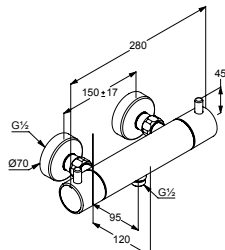

Single lever shower mixer DN 15

- solid lever
- wall fastening
- flow rate 28 l/min at 3 bar
- ceramic cartridge with hot water limitation
- protected against back flow
- shower outlet G 1/2
- s-connections G 1/2 x G 3/4

Thermostatic shower mixer DN 15

- wall fastening
- flow class B
- temperature control handle with hot water safety
- device 38° C
- with shut-off valve
- s-connections
- protected against back flow
- dirt catcher sieves
- shower outlet G 1/2
- P-IX 8049/IB

Concealed single lever shower mixer

- concealed valve with functional unit
- solid lever
- ceramic cartridge with hot water limitation
- flow rate 25 l/min at 3 bar

36

Required accessories:
· KLUDI FLEXX.BOXX concealed unit DN 20

05 chrome
39 matt black

05 chrome

05 chrome
39 matt black

Item no. 388310576
Item no. 388313976

Item no. 352030538

Item no. 386550576
Item no. 386553976
Item no. 88011