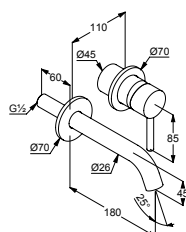

- trim set
- solid lever
- flow rate 5 l/min at 3 bar
- cache s-pointer-aerator M 24 x 1
- rosette diameter 70 mm
- projection wall spout 180 mm

Required accessories:
· installation set DN 15 for concealed two-hole wall-mounted basin mixer

05 chrome
39 matt black

Item no. 382440576
Item no. 382443976
Item no. 38243

Wall mounted pillar valve DN 15