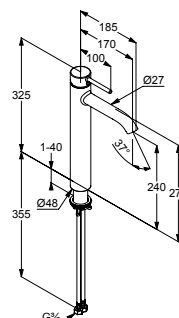

Single lever basin mixer
DN 15

- solid lever
- single hole mounted
- flow rate 7 l/min at 3 bar
- PCA cache-aerator M 16,5 x 1
- ceramic cartridge with hot water limitation
- swivelling spout
- flexible hoses G 3/8
- rapid installation set
- pop-up waste G 1 1/4
- noise level I
- spout height lower edge = 235 mm

Basin mixer
DN 15

- solid lever
- three hole assembling
- pop-up waste G 1 1/4
- flow rate 12 l/min at 3 bar
- cache-aerator M 21,5 x 1
- fixed spout
- ceramic headpart 90°
- flexible hoses G 3/8
- rapid installation set
- noise level I

Basin mixer
DN 15

- cross handles
- three hole assembling
- pop-up waste G 1 1/4
- flow rate 12 l/min at 3 bar
- cache-aerator M 21,5 x 1
- fixed spout
- ceramic headpart 90°
- flexible hoses G 3/8
- rapid installation set
- noise level I

Single lever washbowl mixer
DN 15

- solid lever
- single hole mounted
- flow rate 5 l/min at 3 bar
- cache s-pointer-aerator M 18,5 x 1
- ceramic cartridge with hot water limitation
- flexible hoses G 3/8
- rapid installation set
- spout height lower edge = 240 mm

30

05 chrome

05 chrome

05 chrome

05 chrome
39 matt black

Item no. 382940576

Item no. 383930576

Item no. 383930520

Item no. 382860576
Item no. 382863976