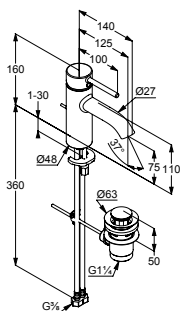

Single lever basin mixer
75 DN 15

- solid lever
- single hole mounted
- flow rate 5 l/min at 3 bar
- cache s-pointer-aerator M 18,5 x 1
- ceramic cartridge with hot water limitation
- flexible hoses G 3/8
- rapid installation set
- metal pop-up waste G 1 1/4
- for use with displacement heaters
- spout height lower edge = 75 mm

Single lever basin mixer
75 DN 15

- solid lever
- single hole mounted
- flow rate 5 l/min at 3 bar
- cache s-pointer-aerator M 18,5 x 1
- ceramic cartridge with hot water limitation
- centre position cold water
- flexible hoses G 3/8
- rapid installation set
- metal pop-up waste G 1 1/4
- spout height lower edge = 75 mm