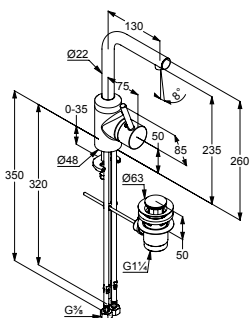

Single lever basin mixer
DN 15

- solid lever
- single hole mounted
- flow rate 7 l/min at 3 bar
- PCA cache-aerator M 16,5 x 1
- ceramic cartridge with hot water limitation
- swivelling spout
- flexible hoses G 3/8
- rapid installation set
- pop-up waste G 1 1/4
- noise level I
- spout height lower edge = 235 mm

Basin mixer
DN 15

- solid lever
- three hole assembling
- pop-up waste G 1 1/4
- flow rate 12 l/min at 3 bar
- cache-aerator M 21,5 x 1
- fixed spout
- ceramic headpart 90°
- flexible hoses G 3/8
- rapid installation set
- noise level I

Basin mixer
DN 15

- cross handles
- three hole assembling
- pop-up waste G 1 1/4
- flow rate 12 l/min at 3 bar
- cache-aerator M 21,5 x 1
- fixed spout
- ceramic headpart 90°
- flexible hoses G 3/8
- rapid installation set
- noise level I

Single lever washbowl mixer
DN 15

- solid lever
- single hole mounted
- flow rate 5 l/min at 3 bar
- cache s-pointer-aerator M 18,5 x 1
- ceramic cartridge with hot water limitation
- flexible hoses G 3/8
- rapid installation set
- spout height lower edge = 240 mm

30

05 chrome

05 chrome

05 chrome

05 chrome
39 matt black

Item no. 382940576

Item no. 383930576

Item no. 383930520

Item no. 382860576
Item no. 382863976