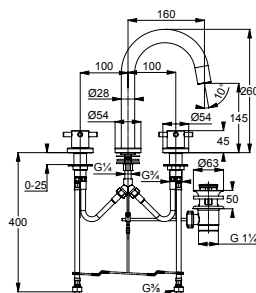

Single lever basin mixer
DN 15

- solid lever
- single hole mounted
- flow rate 7 l/min at 3 bar
- PCA cache-aerator M 16,5 x 1
- ceramic cartridge with hot water limitation
- swivelling spout
- flexible hoses G 3/8
- rapid installation set
- pop-up waste G 1 1/4
- noise level I
- spout height lower edge = 235 mm

Basin mixer
DN 15

- solid lever
- three hole assembling
- pop-up waste G 1 1/4
- flow rate 12 l/min at 3 bar
- cache-aerator M 21,5 x 1
- fixed spout
- ceramic headpart 90°
- flexible hoses G 3/8
- rapid installation set
- noise level I

Basin mixer
DN 15

- cross handles
- three hole assembling
- pop-up waste G 1 1/4
- flow rate 12 l/min at 3 bar
- cache-aerator M 21,5 x 1
- fixed spout
- ceramic headpart 90°
- flexible hoses G 3/8
- rapid installation set
- noise level I

Single lever washbowl mixer
DN 15

- solid lever
- single hole mounted
- flow rate 5 l/min at 3 bar
- cache s-pointer-aerator M 18,5 x 1
- ceramic cartridge with hot water limitation
- flexible hoses G 3/8
- rapid installation set
- spout height lower edge = 240 mm

30

05 chrome

05 chrome

05 chrome

05 chrome
39 matt black

Item no. 382940576

Item no. 383930576

Item no. 383930520

Item no. 382860576
Item no. 382863976