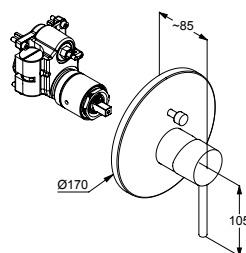

Item no. 3850505
Item no. 3850539

Bath and shower mixer
DN 15

- four hole tiles deck mounted installation
- stand assembly
- solid lever
- flow class C/B
- cascade aerator M 24 x 1
- ceramic headpart 90°
- autom. diverter shower/bathtub
- retractable hand shower
- protected against back flow
- flexible high pressure supply hoses
- G 1/2 x G 1/2 x 400 mm
- projection 220 mm
- noise level I