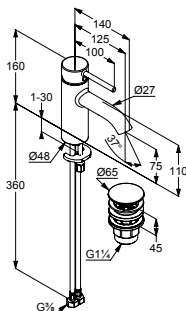

Single lever basin mixer
75 DN 15

- solid lever
- single hole mounted
- flow rate 5 l/min at 3 bar
- cache s-pointer-aerator M 18,5 x 1
- ceramic cartridge with hot water limitation
- flexible hoses G 3/8
- rapid installation set
- metal pop-up waste G 1 1/4
- for use with displacement heaters
- spout height lower edge = 75 mm

Single lever basin mixer
75 DN 15

- solid lever
- single hole mounted
- flow rate 5 l/min at 3 bar
- cache s-pointer-aerator M 18,5 x 1
- ceramic cartridge with hot water limitation
- centre position cold water
- flexible hoses G 3/8
- rapid installation set
- metal pop-up waste G 1 1/4
- spout height lower edge = 75 mm