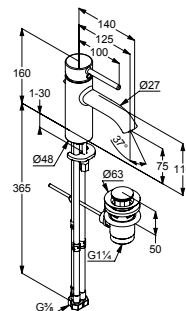

Single lever basin mixer
75 DN 15

- solid lever
- single hole mounted
- flow rate 5 l/min at 3 bar
- cache s-pointer-aerator M 18,5 x 1
- ceramic cartridge with hot water limitation
- flexible hoses G 3/8
- rapid installation set
- metal pop-up waste G 1 1/4
- for use with displacement heaters
- spout height lower edge = 75 mm

Single lever basin mixer
75 DN 15

- solid lever
- single hole mounted
- flow rate 5 l/min at 3 bar
- cache s-pointer-aerator M 18,5 x 1
- ceramic cartridge with hot water limitation
- centre position cold water
- flexible hoses G 3/8
- rapid installation set
- metal pop-up waste G 1 1/4
- spout height lower edge = 75 mm