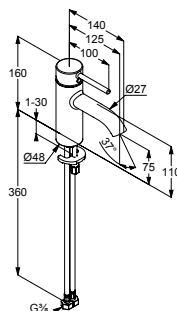

Single lever basin mixer
75 DN 15

- solid lever
- single hole mounted
- flow rate 5 l/min at 3 bar
- cache s-pointer-aerator M 18,5 x 1
- ceramic cartridge with hot water limitation
- flexible hoses G 3/8
- rapid installation set
- metal pop-up waste G 1 1/4
- for use with displacement heaters
- spout height lower edge = 75 mm

Single lever basin mixer
75 DN 15

- solid lever
- single hole mounted
- flow rate 5 l/min at 3 bar
- cache s-pointer-aerator M 18,5 x 1
- ceramic cartridge with hot water limitation
- centre position cold water
- flexible hoses G 3/8
- rapid installation set
- metal pop-up waste G 1 1/4
- spout height lower edge = 75 mm