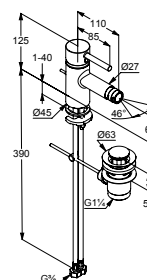

- solid lever
- single hole mounted
- flow rate 6 l/min at 3 bar
- ball joint-aerator M 24 x 1
- ceramic cartridge with hot water limitation
- metal pop-up waste G 1 1/4
- flexible hoses G 3/8
- rapid installation set

---

05 chrome
39 matt black

Item no. 385330576

Item no. 385333976