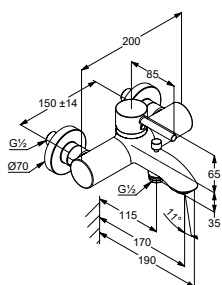

Item no. 3850505
Item no. 3850539

Bath and shower mixer
DN 15

- four hole tiles deck mounted installation
- stand assembly
- solid lever
- flow class C/B
- cascade aerator M 24 x 1
- ceramic headpart 90°
- autom. diverter shower/bathtub
- retractable hand shower
- protected against back flow
- flexible high pressure supply hoses
- G 1/2 x G 1/2 x 400 mm
- projection 220 mm
- noise level I