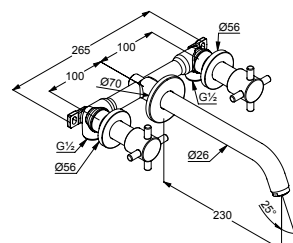

- for concealed installation
- cross handles
- flow rate 6 l/min at 3 bar
- PCA s-pointer aerator M 24 x 1
- ceramic headpart 90°
- pre-installation set and trim set
- projection wall spout 230 mm

05 chrome

Item no. 381460520

Wall mounted basin mixer DN 15