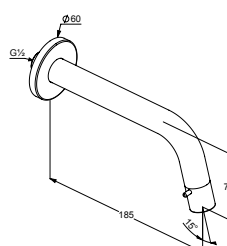

- trim set
- solid lever
- flow rate 5 l/min at 3 bar
- cache s-pointer-aerator M 24 x 1
- rosette diameter 70 mm
- projection wall spout 180 mm

Required accessories:
 · installation set DN 15 for concealed two-hole wall-mounted basin mixer

05 chrome
 39 matt black

Item no. 382440576
 Item no. 382443976
 Item no. 38243

Wall mounted pillar valve DN 15

- wall fastening
- actuation by stick
- special headpart with spindle outlet
- aerator M 21,5 x 1
- flow rate 4,3 l/min at 3 bar
- with push-on rosette
- connection G 1/2
- projection 185 mm

05 chrome

Item no. 380180530

Wall mounted pillar valve DN 15

- wall fastening
- actuation by stick
- special headpart with spindle outlet
- aerator M 21,5 x 1
- flow rate 4,3 l/min at 3 bar
- with push-on rosette
- connection G 1/2
- projection 110 mm

05 chrome

Item no. 380170530

Pillar tap with head
part control unit DN 15

- single hole mounted
- actuation by stick
- special headpart with spindle outlet
- aerator M 21,5 x 1
- flow rate 4,3 l/min at 3 bar
- shank fastening G 1/2