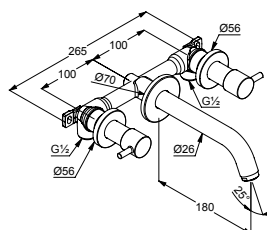

- for concealed installation
- solid lever
- flow rate 6 l/min at 3 bar
- PCA s-pointer aerator M 24 x 1
- ceramic headpart 90°
- pre-installation set and trim set
- projection wall spout 180 mm

05 chrome

Item no. 381450576

Wall mounted basin mixer DN 15