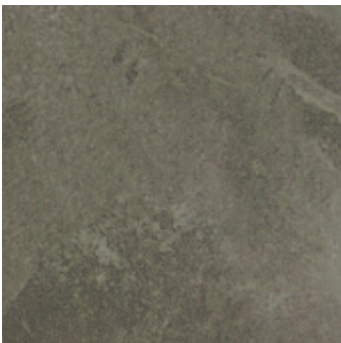

5066 Porta Stone  
609.6 x 609.6mm
Emboss: Smooth stone structure

5079 Fossil Stone

609.6 x 609.6mm

Emboss: Smooth stone structure

STONE

5059 Amazonian Slate

152.4 x 609.6mm

304.8 x 304.8mm

304.8 x 609.6mm

Emboss: Smooth slate structure

STONE

5058 Dovestail Slate
304.8 x 914.4mm
Emboss: Smooth slate structure

5057 Urban Slate
304.8 x 914.4mm
Emboss: Smooth slate structure

5056 India Ink Slate
304.8 x 914.4mm
Emboss: Smooth slate structure