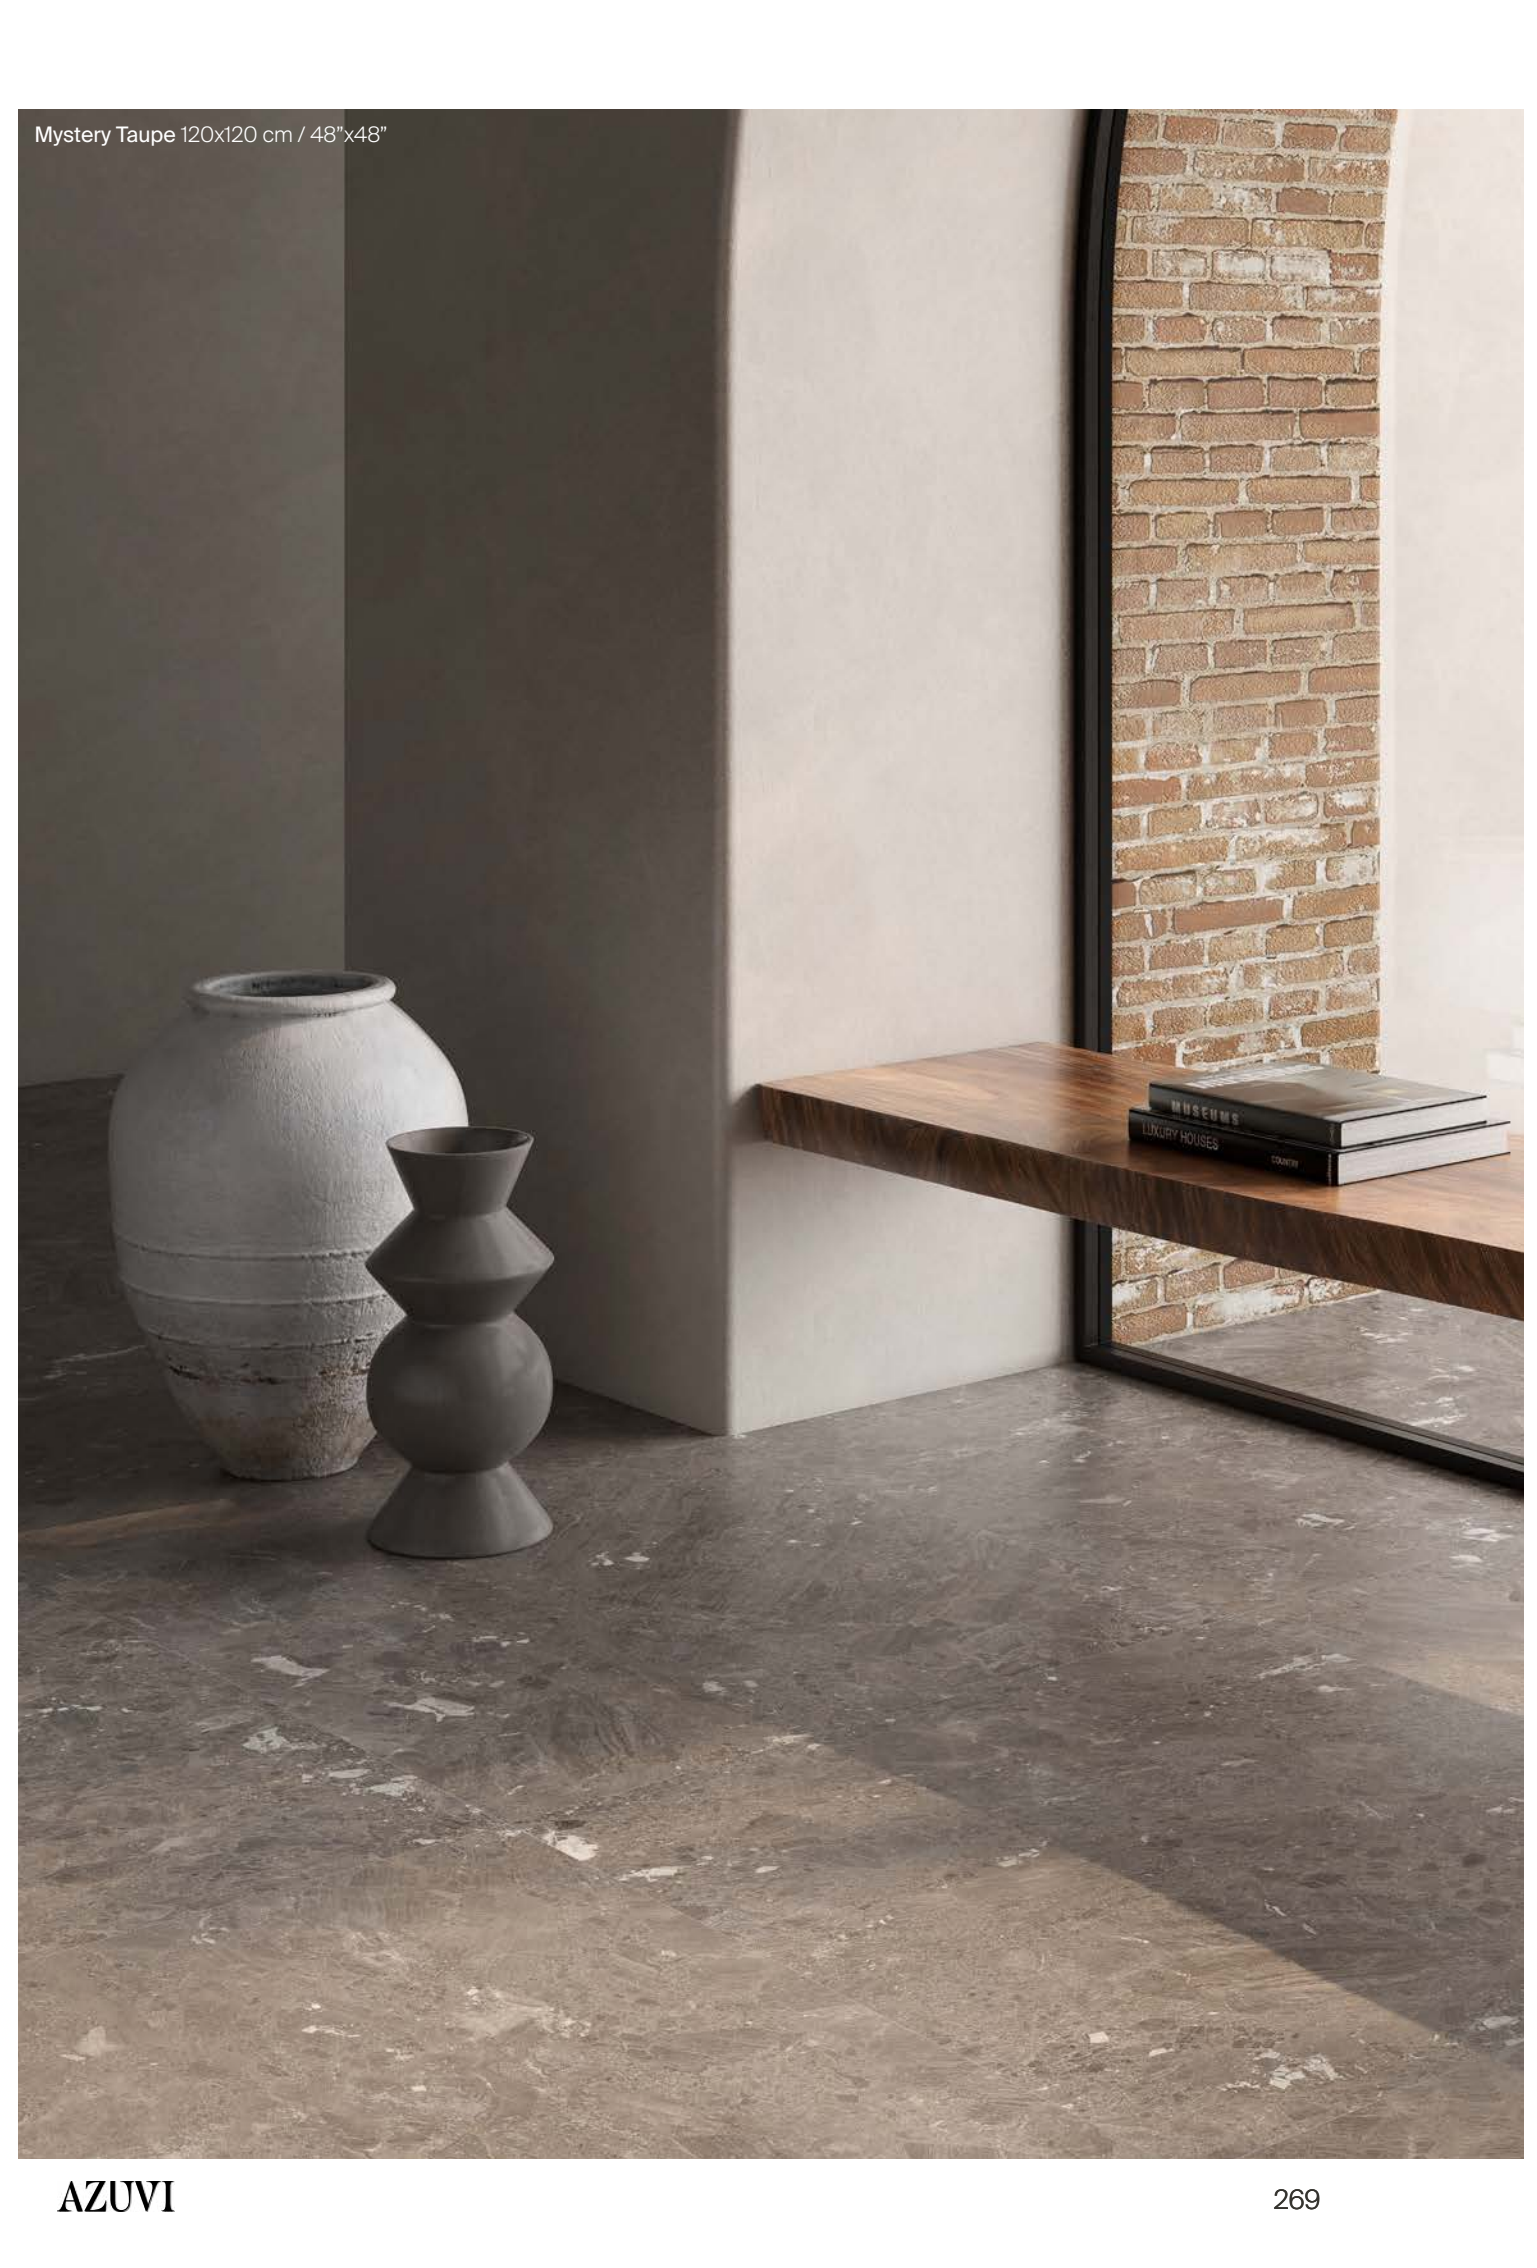

Mystery Grey 120x120 cm / 48"x48"

Mystery Taupe 120x120 cm / 48"x48"