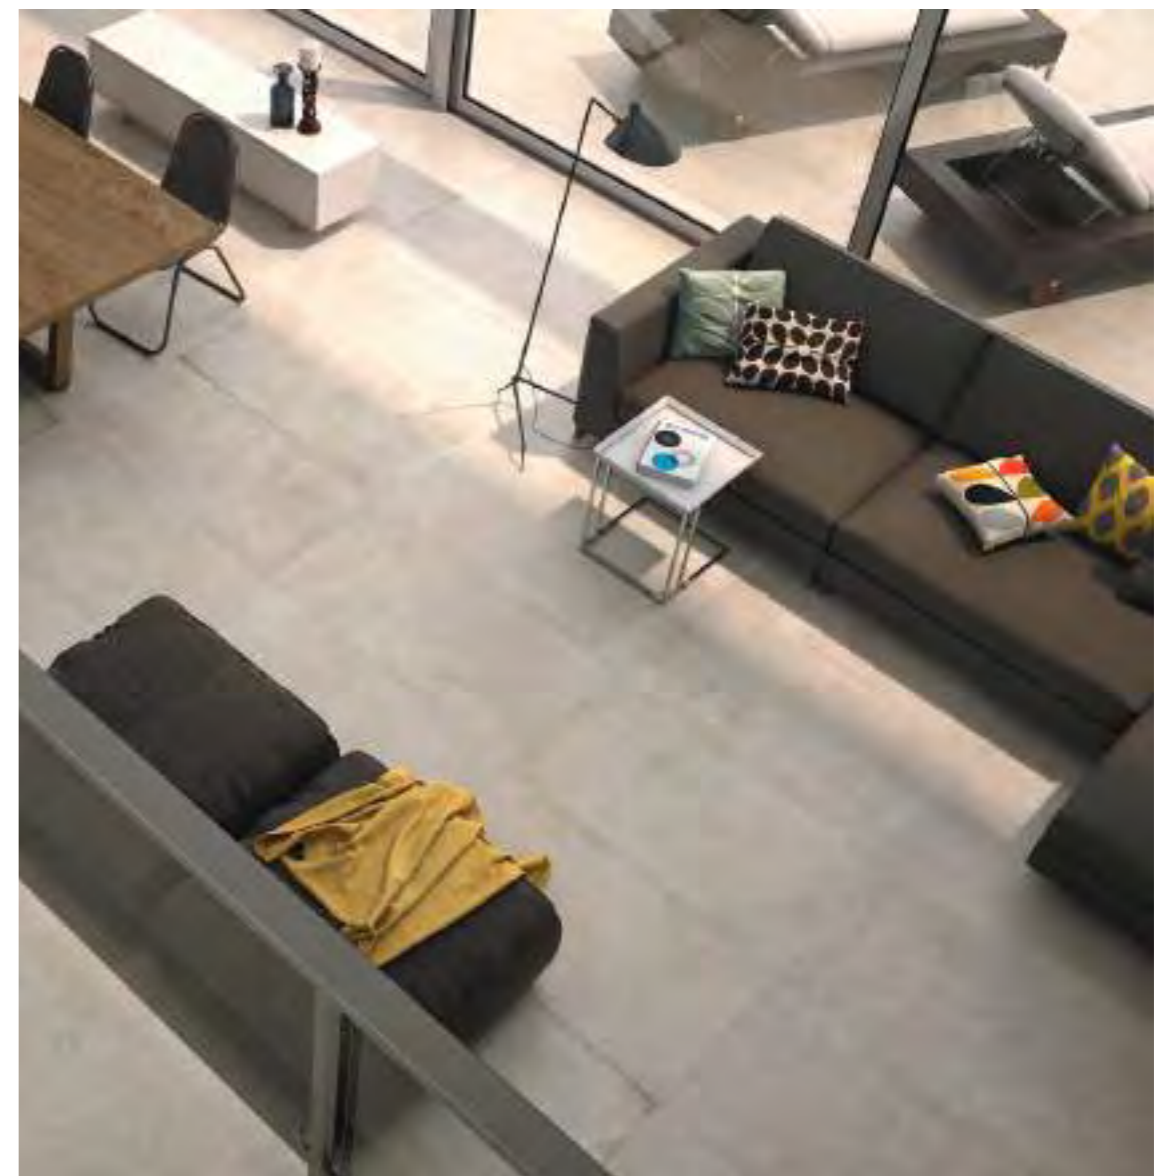

Skirting romano Rodapié romano
P37 8x60,7

LIMESTONE
60 X 60

FLOOR
LimeStone Grey 60x60 Rect.

LIMESTONE
60 X 120

FLOOR
LimeStone Beige 60x120 Rect.

LIMESTONE

60x120 24"x48" 45x90 18"x35" 75x75 30"x30" 60x60 24"x24"