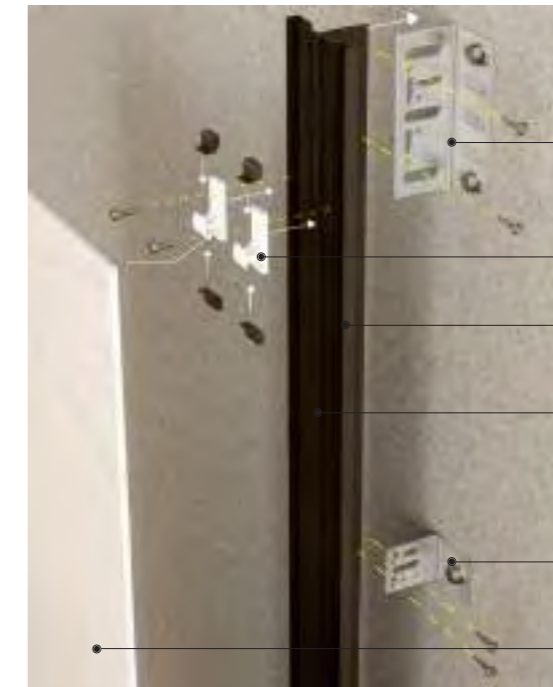

Anchoring profile to wall/ Anclaje del perfil a pared
Fastening clamp/ Grapa de fijación
Vertical aluminium profile/ Perfil vertical aluminio
Elastic adhesive/ Adhesivo elástico
Anchoring profile to wall/ Anclaje del perfil a pared
Ceramic tile/ Pieza cerámica

ARKTECH VST SYSTEM

The system is composed of support and retention brackets, vertical profiles and staples on which the cladding rests, all in high quality Aluminium T5 6063. By means of the supporting and retention brackets or separators, a correct planimetry of the vertical profiles is achieved, thus correcting any possible deviations from the original face of the façade to be covered.

The staples used to support the weight of the ceramic panels are made of aluminium and lacquered from the RAL of the porcelain tile, incorporating an EPDM bushing to absorb any expansion of the structure. Once fitted, the clamp can be slid vertically along the profile, thus facilitating its installation. Finally, the clips are screwed to the vertical profile by means of self-drilling stainless steel screws.

In order to favour the dimensional stability of the system, an elastic adhesive cord is applied along the vertical profile, which ensures the correct positioning of the chosen panels, improving the system's responses to pressure, wind suction and gravitational loads, thus absorbing the derived vibrations and thus avoiding possible movements.

El sistema está compuesto por ménsulas de sustentación y retención, perfiles verticales y grapas sobre las que se apoya el aplacado, todo en Aluminio T5 6063 de alta calidad. Por medio de las ménsulas o separadores de sustentación y retención se consigue una correcta planimetría de los perfiles verticales, corrigiendo así las posibles desviaciones del paramento original de la fachada a recubrir.

Las grapas encargadas de soportar el peso de los paneles cerámicos están fabricadas en aluminio y lacadas del RAL de la placa porcelanica, incorporan un casquillo de EPDM para absorber las posibles dilataciones de la estructura. Una vez encajada la grapa se puede deslizar en dirección vertical a lo largo del perfil facilitando así su instalación. Finalmente las grapas son atornilladas al perfil vertical por medio de tornillería autotaladrante de acero inoxidable.

Para favorecer la estabilidad dimensional del sistema se aplica un cordón del adhesivo elástico a lo largo del perfil vertical, que asegura el correcto posicionamiento de los paneles escogidos mejorando las respuestas del sistema a las cargas de presión, succión de viento y gravitatorias, absorbiendo así las vibraciones derivadas y evitando con ello los posibles movimientos.