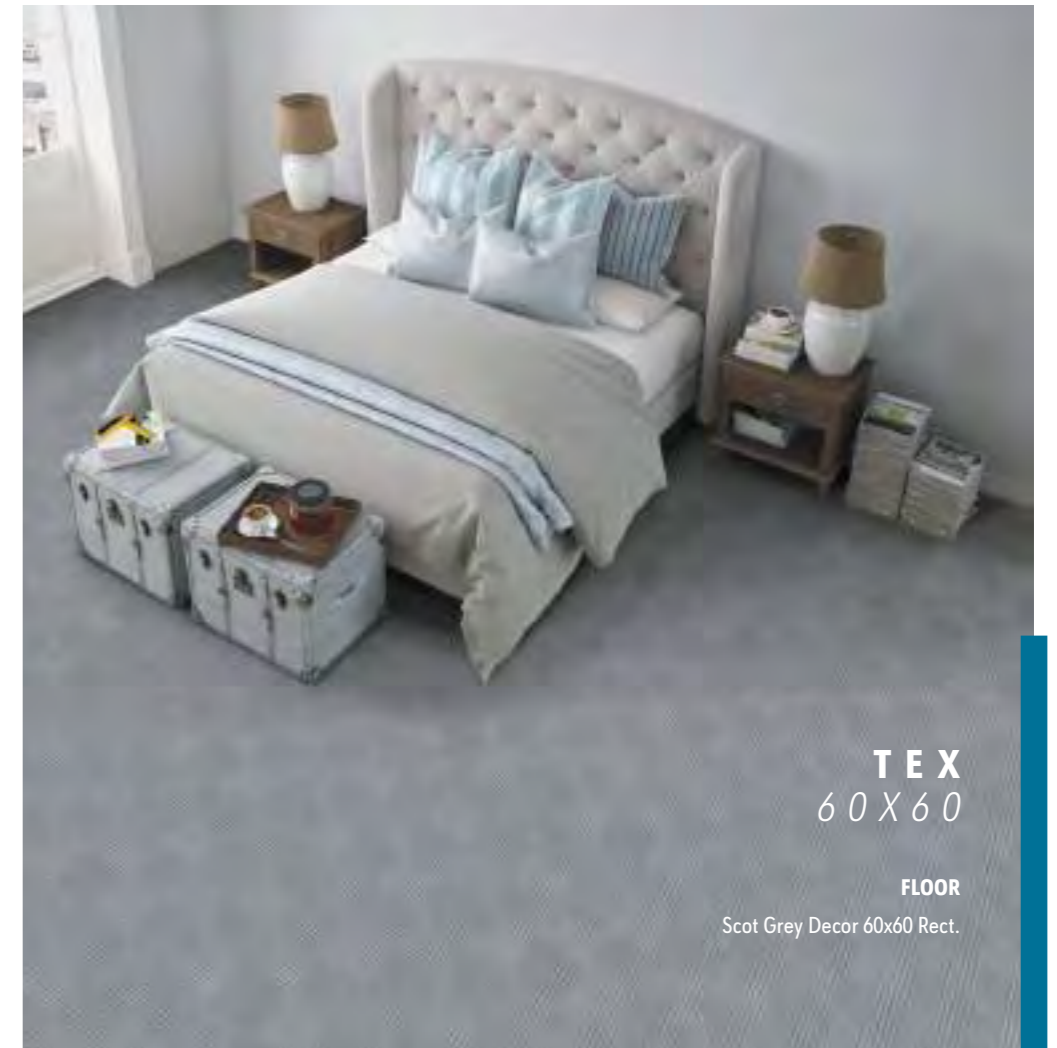

SPECIAL PIECES. AVAILABLE IN ALL COLORS · PIEZAS ESPECIALES. DISPONIBLE EN TODOS LOS COLORES.

Skirting **romo** Rodapié **romo**
P1 8x75

TEX
75 X 75

FLOOR
Overlap Grey Decor 75x75 Rect.

TEX
60 X 60

FLOOR
Chester Grey Decor 60x60 Rect.