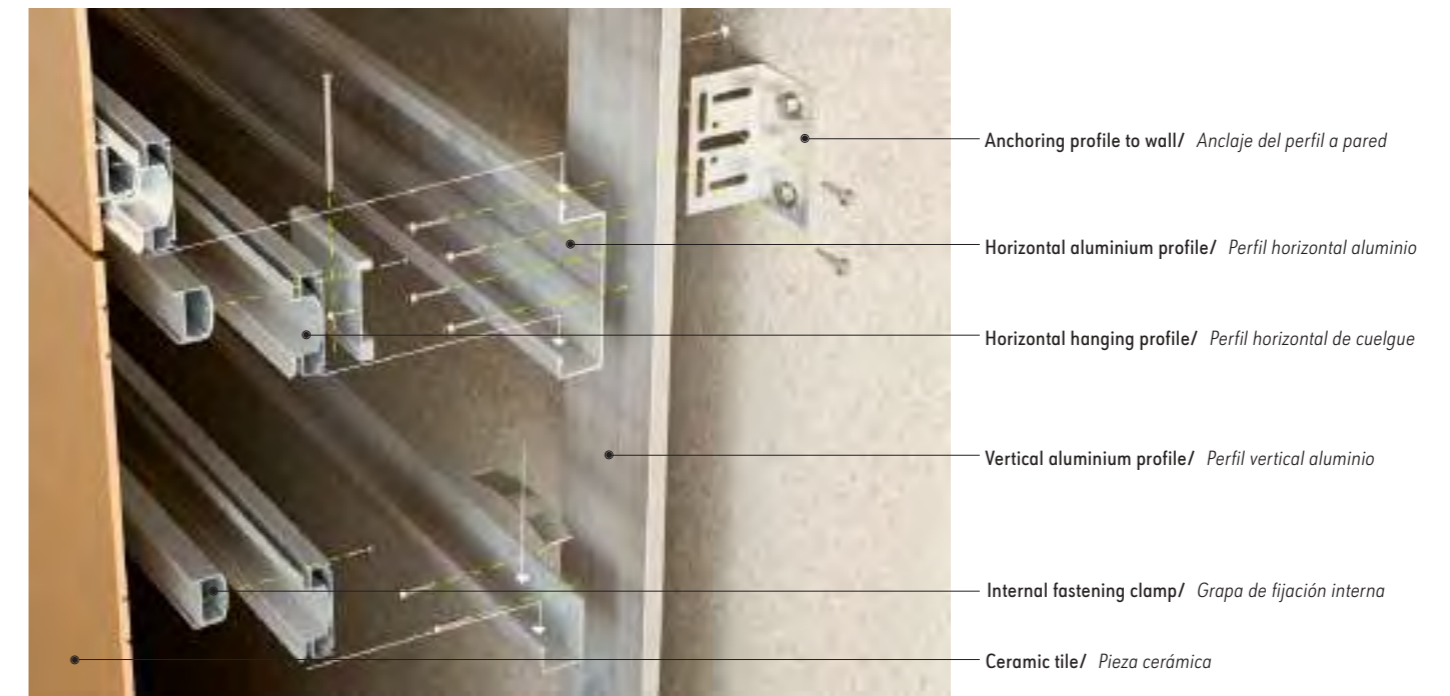

ARCHITECTURAL SOLUTIONS

VENTILATED FACADES · FACHADAS VENTILADAS

ARKTECH FULL SYSTEM

This system consists of support and retention brackets, staples, T-shaped vertical profiles and horizontal profiles. Thanks to the brackets it is possible to achieve the correct levelling of the vertical profiles, and in this way, we can be sure that possible deviations from the original surface of the façade to be covered are being corrected.

The horizontal hanging profile is connected to the vertical profiles by means of self-drilling screws with hexagonal heads made of A2 stainless steel. The staples of internal fixation in Aluminium, are anchored on the longitudinal discontinuous grooves in the shape of dovetail (at 45°), located in the back part of the porcelain tile, allowing a 100% mechanical fixation.

A continuous horizontal profile of pressure closing joins the system of fixing clamps, by means of A2 self-drilling screws, thus forming a body between the fixing clamp and the continuous horizontal profile, for subsequent assembly on horizontal hanging profile located in the substructure, with the possibility of being able to regulate the plate, thanks to its regulation mechanism, making the installation of the system possible in a simple, efficient and above all safe manner.

The system is designed to be installed only with mechanical fixing, however its geometry allows the application of a structural adhesive, offering a safety bonus through a combined fixing system (mechanical-chemical).

The assembly has a system of SELF-COMPENSATION by means of stainless steel compression springs, which allow to assimilate the deformations by expansion of the substructure, in addition these springs contribute to support the own weight of the plate.