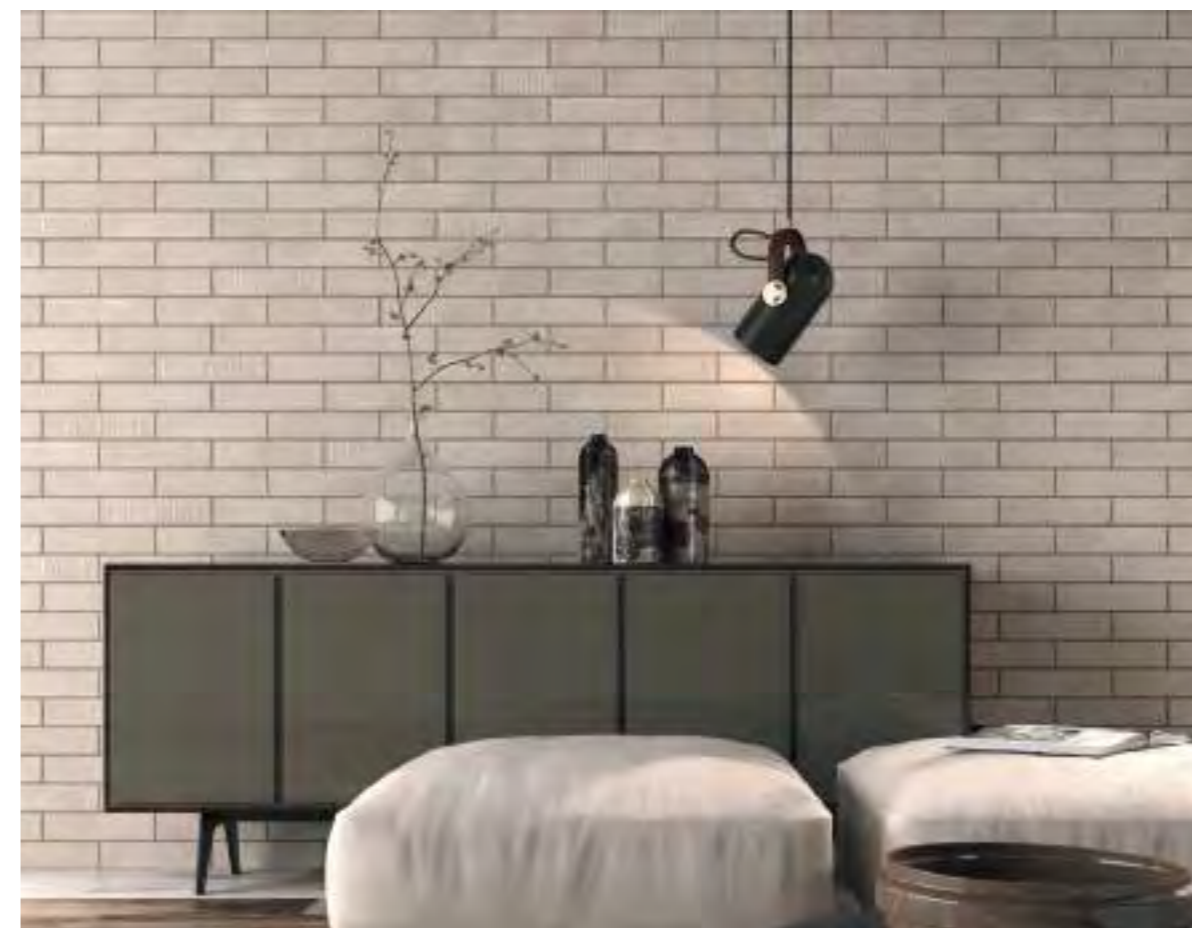

Skirting **romo** Rodapié **romo**
P31 8x60

SAHARA
60 X 60

FLOOR
Sahara White 60x60 Rect

SAHARA
30 X 60

FLOOR
Bergen Ebony 20x180 Rect.

WALL
Sahara White 30x60
Sahara Sand 30x60

SAHARA
7 X 28

FLOOR
Norway Natural 22x84