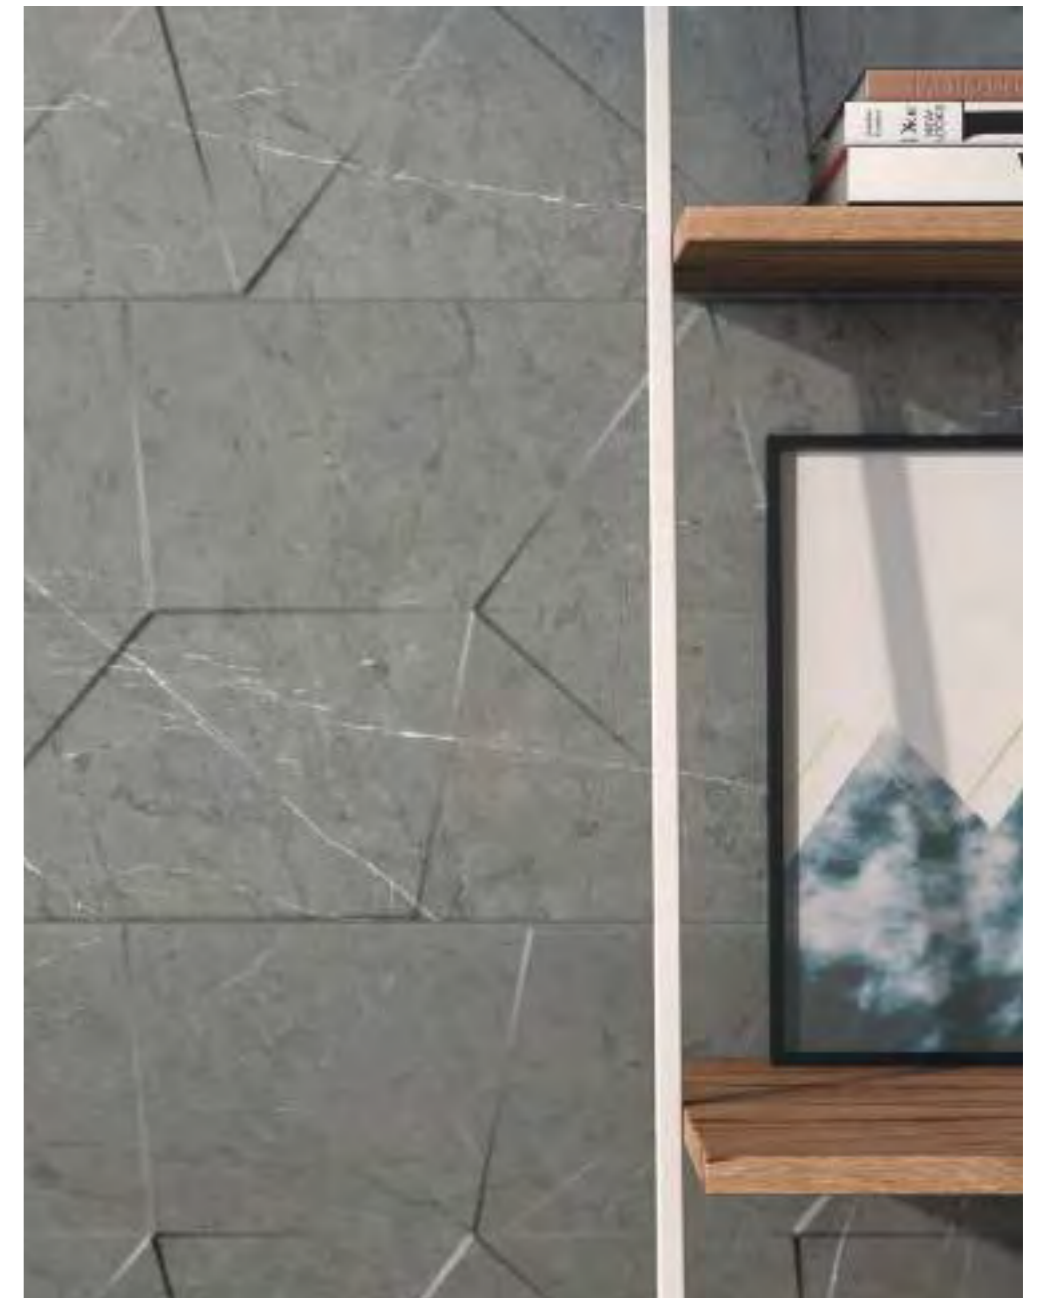

LONDRA
40 x 120

WALL
Londra Beige Matt 40x120 Rect.
Londra Beige Matt Decor 40x120 Rect.

FLOOR
Londra Beige Matt 60x60 Rect.

LONDRA
40 x 120

WALL
Londra Grey Matt Decor 40x120 Rect.