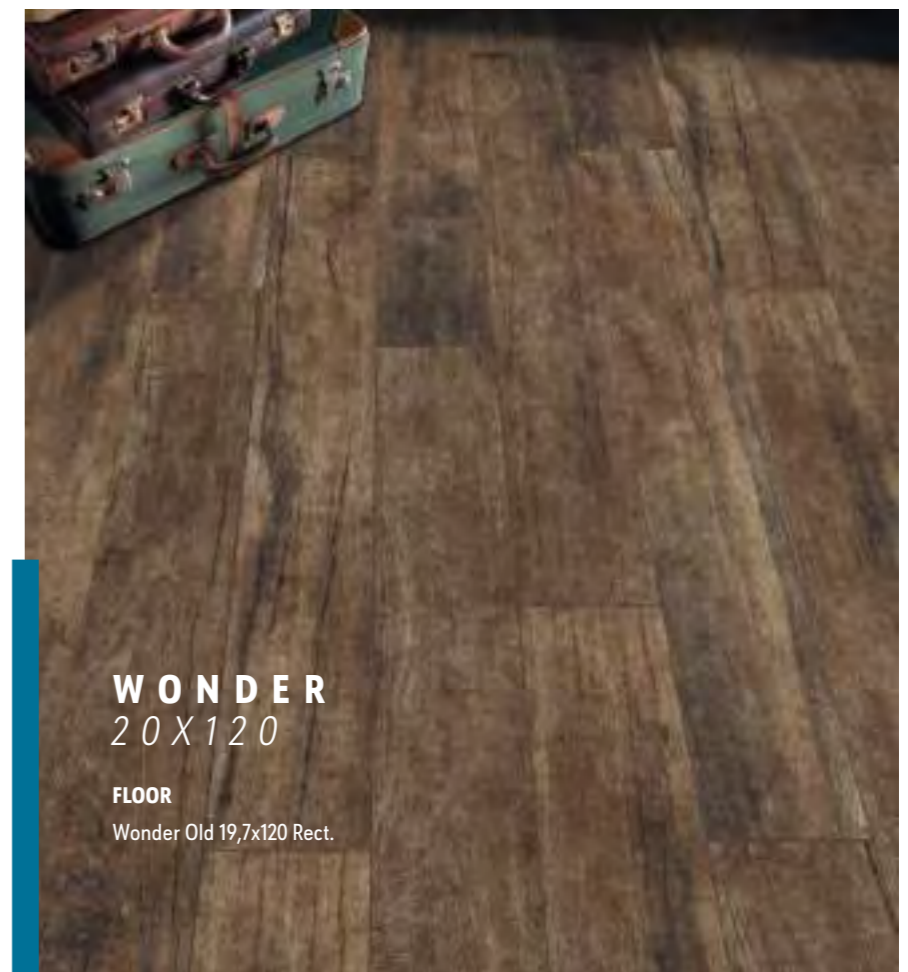

B11 Oslo Natural Grip 19,7x120 Rect.

OSLO 20 X 120

FLOOR
Oslo Honey 19,7x120 Rect.

WONDER
20 X 120

FLOOR
Wonder Natural 19,7x120 Rect.

WONDER
20 X 120

FLOOR
Wonder Natural 19,7x120 Rect.

WONDER
20 X 120