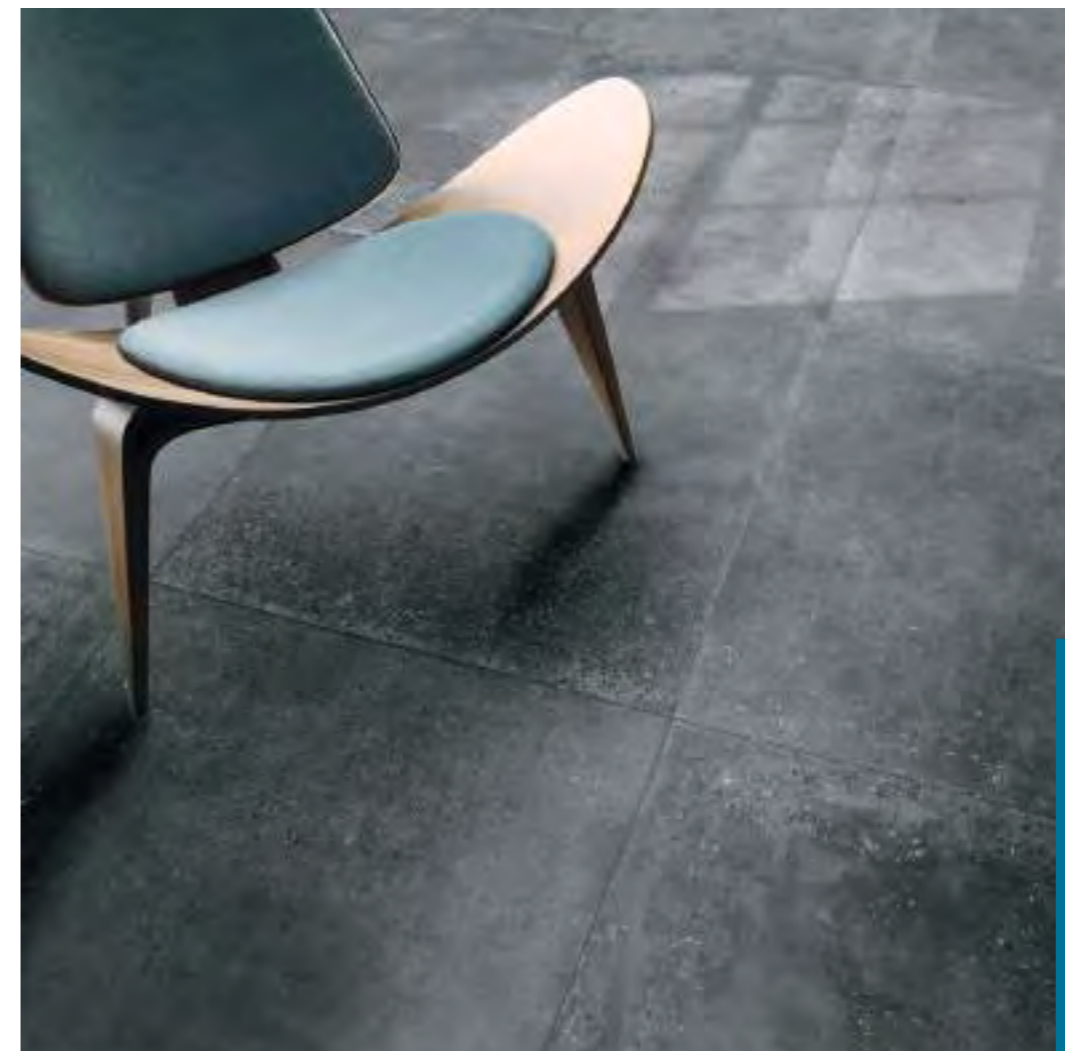

Skirting **romo** Rodapié **romo**
P34 7x84

SONORA
22 X 84

FLOOR
Sonora Beige 22x84

CHRONOS
75 X 75

FLOOR
Chronos Grey 75x75 Rect.
Chronos Grey Grip 75x75 Rect.

CHRONOS
75 X 75

FLOOR
Chronos White 75x75 Rect.