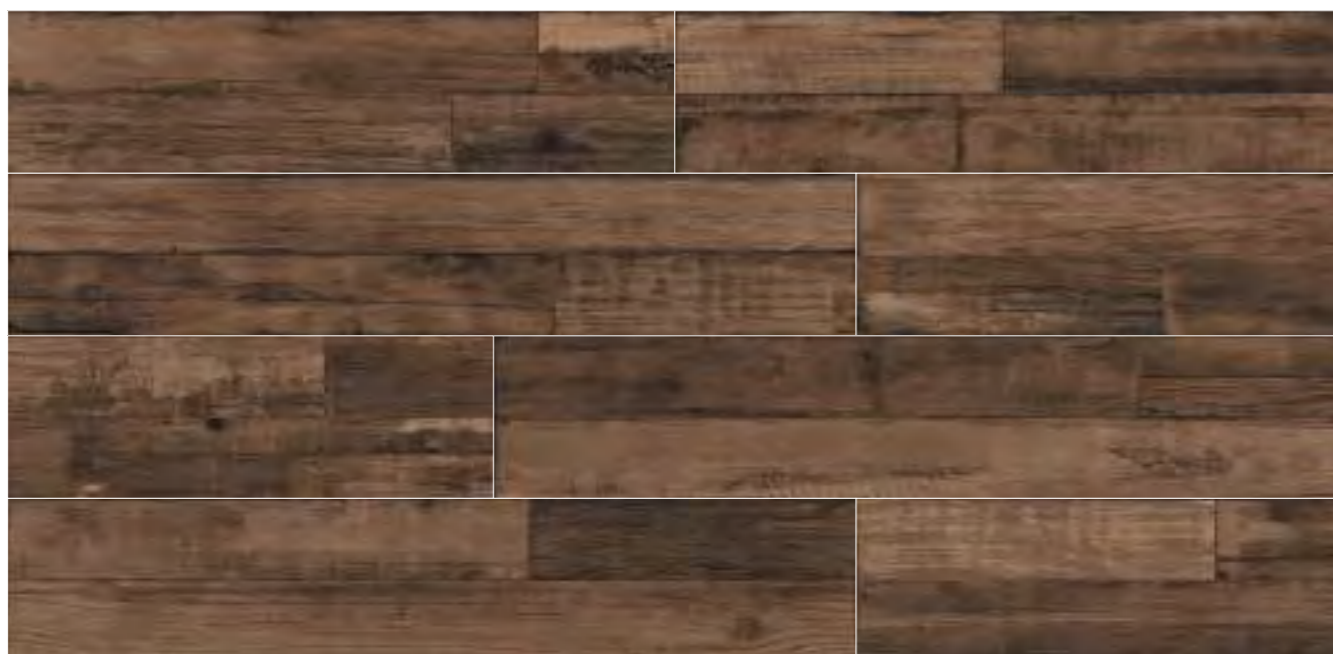

FLOOR
Artwood Dark 23,3x120

ARTWOOD
23 X 120

FLOOR
Artwood Grey 23,3x120

WHITE

GREY

DARK

ARTWOOD 23x120 9"x48"

PORCELAIN · PORCELANICO