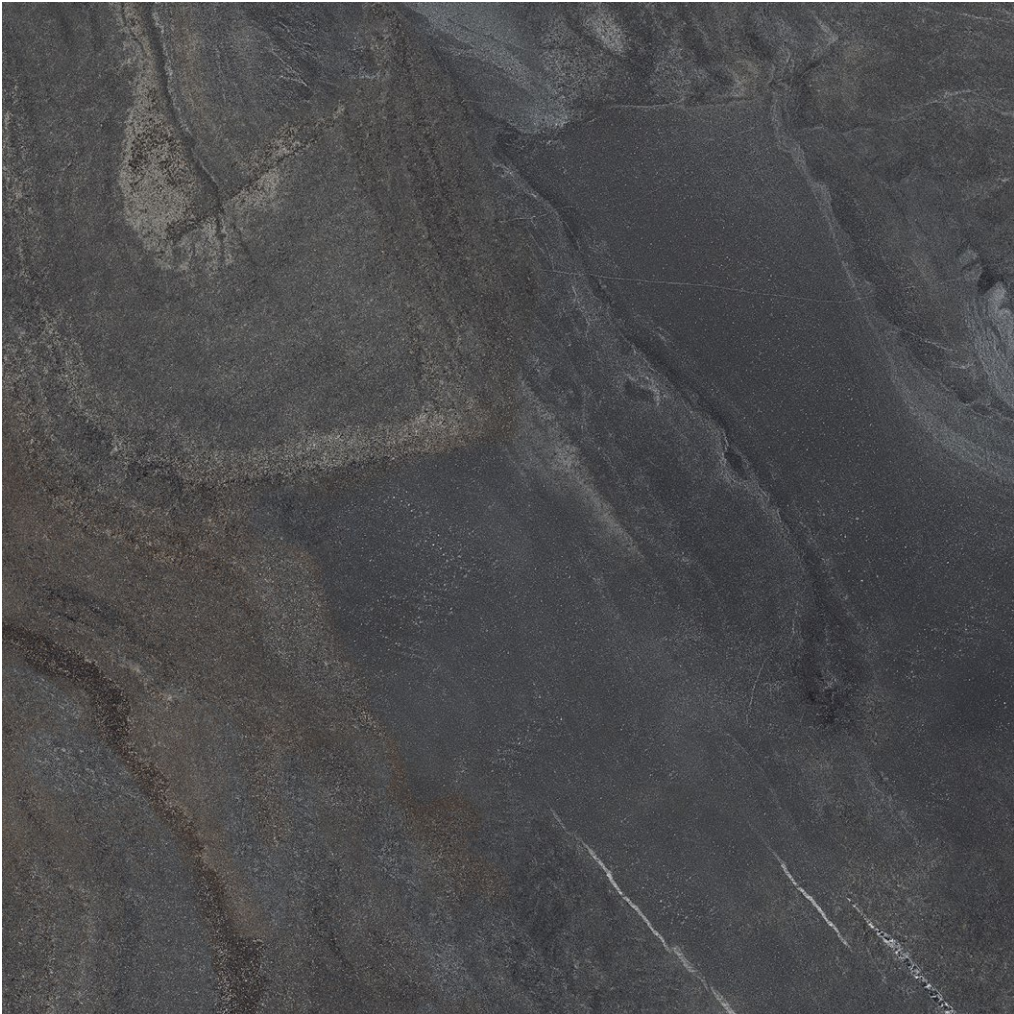

GRANBY | COLLECTION

/ *DARK GREY*

MATT

PEI ●●●●○ / R9

60 × 60 [24" × 24"]

7 mm
0.27"
12

5903313341035