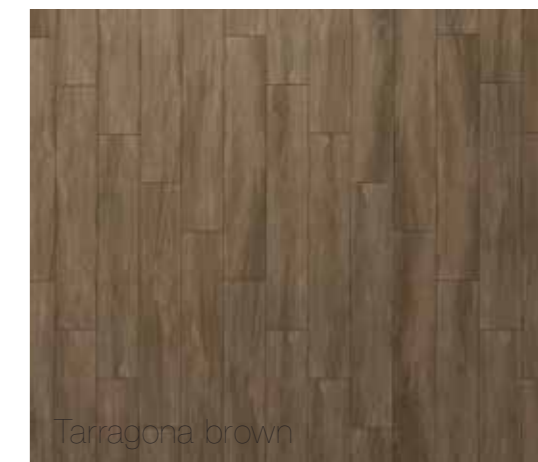

Fine porcelain tiles 20x120 R

Tarragona