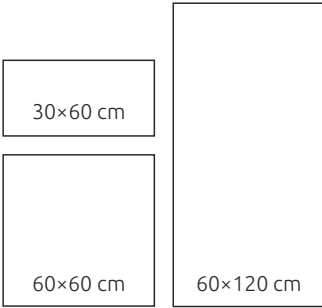

Toronto
Alabama

NEW TORONTO WHITE / ALABAMA

ALABAMA WHITE
GL-CN-AW-0001

30×60 cm

ALABAMA WHITE MAT
GL-CN-AW-0002

30×60 cm

TORONTO SUPER WHITE
PD-CN-TO-7001

60×60 cm
PEI III

60x60 cm
PEI III