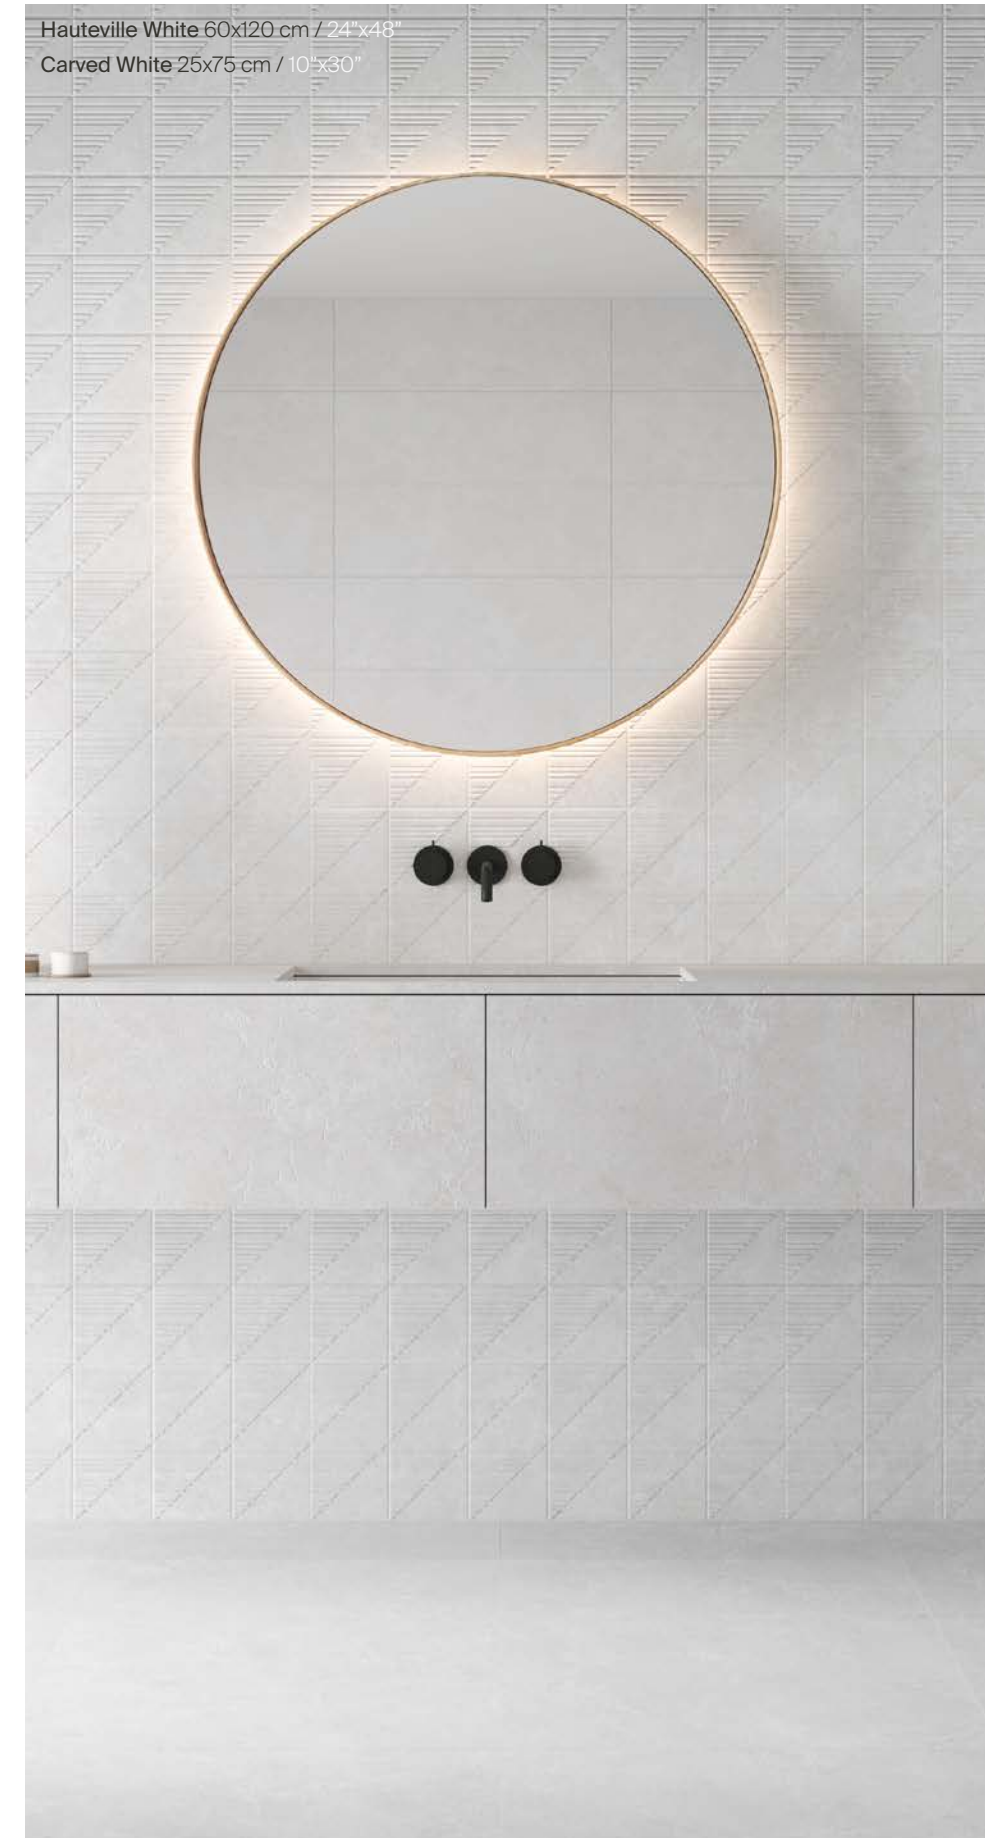

Carved White 25x75 cm / 10"x30"

Carved Cream 25x75 cm / 10"x30"

Carved Grey 25x75 cm / 10"x30"

Hauteville White 60x120 cm / 24"x48"
Carved White 25x75 cm / 10"x30"