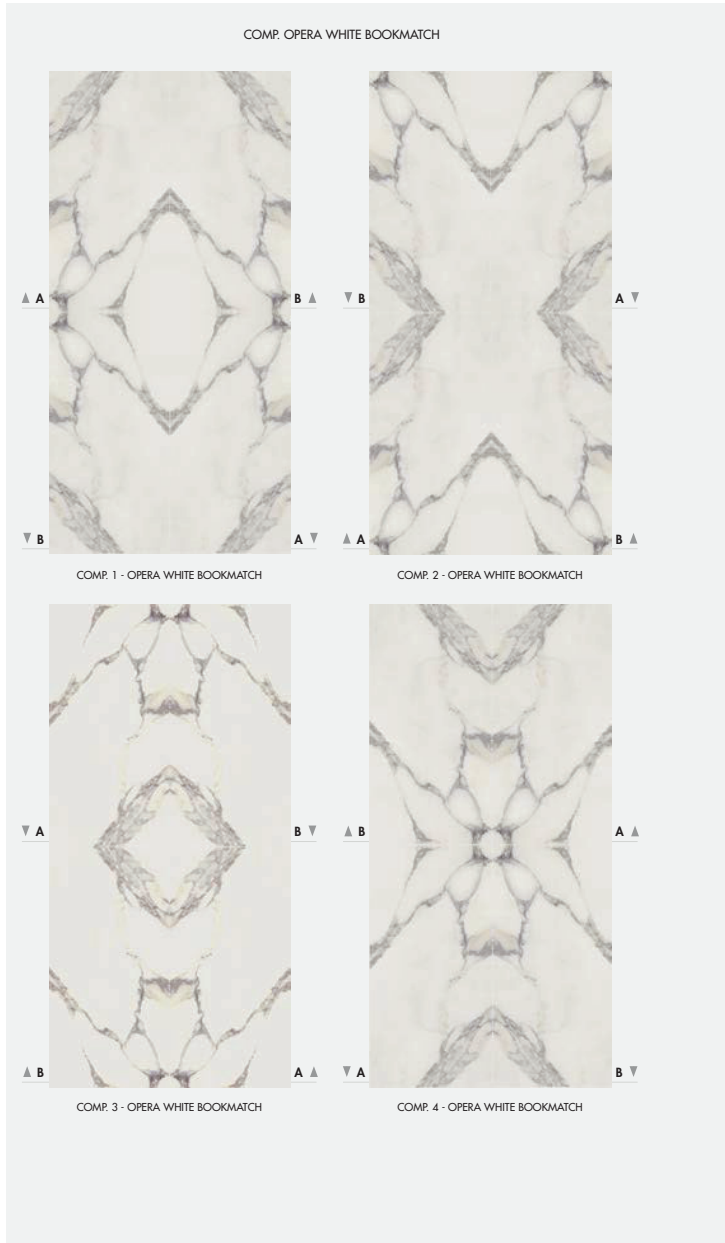

Floor Tile / Pavimento OPERA WHITE 120 X 120 REC. NPLUS.  
Wall Tile / Revestimiento OPERA WHITE 120 X 120 REC. NPLUS.

DECOR. OPERA WHITE A  
60 X 120 / 24" X 48" REC. SSSHINE  
N13C4

DECOR. OPERA WHITE B  
60 X 120 / 24" X 48" REC. SSSHINE  
N13C4