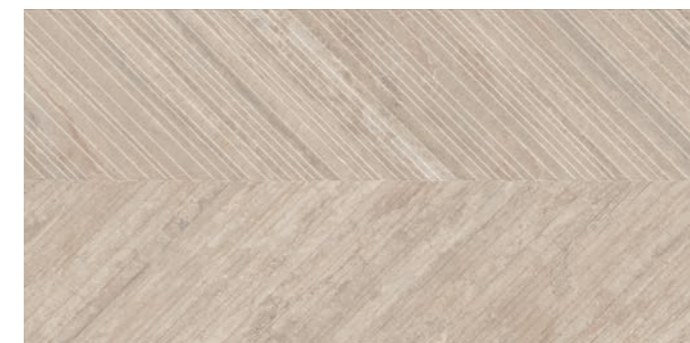

B850 **MDP610** TRAVERTINE CHEVRON 60X120 CLASSIC ANTICATTO

B850