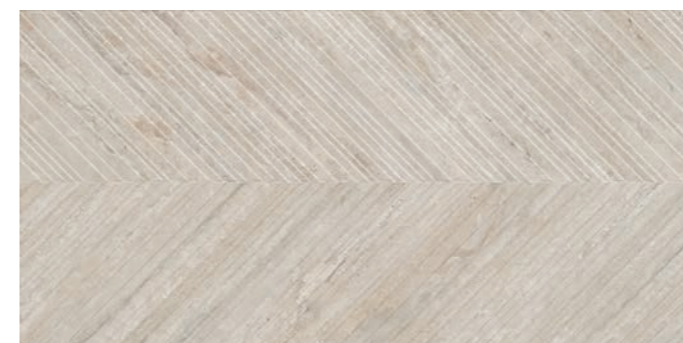

B850 **MDP610** TRAVERTINE CHEVRON 60X120 CLASSIC ANTICATTO

MDP537 TRAVERTINE CHEVRON 60X120 LIGHT ANTICATTO