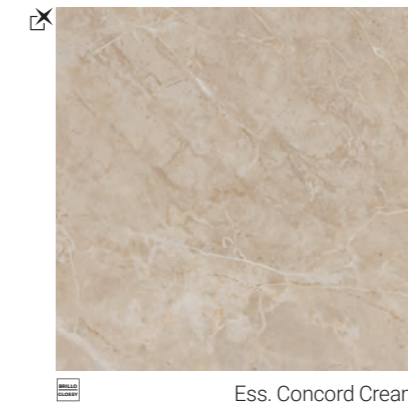

Venus / Isis

Pasta Blanca / White Body Tiles

Venus 30x90
Ess. Venus 60x60
Rlv. Isis 30x60

Formato	Pz/cj	Pz/pl	M²/cj	M²/pl	Cj/pl	Kg/cj	Kg/Total	
30x90	5	315	1,35	85,05	63	20,22	1295,86	
30x90 Rlv.	5	315	1,35	85,05	63	20,22	1295,86	
Pasta Blanca / White Body Tiles / Pâte Blanche / Weisser Scherben							30x90 11.81"x35.43"	

Concord Cream 30x60
Dec. Concord Cream 30x60
Concord Brown 60x60

Venus 30x90
Ess. Venus 60x60
Rlv. Isis 30x60

Ess. Concord / Ess. Venus / Ess. Isis

Ess. Concord Cream

Ess. Concord Brown

Ess. Concord White

Ess. Concord Greige