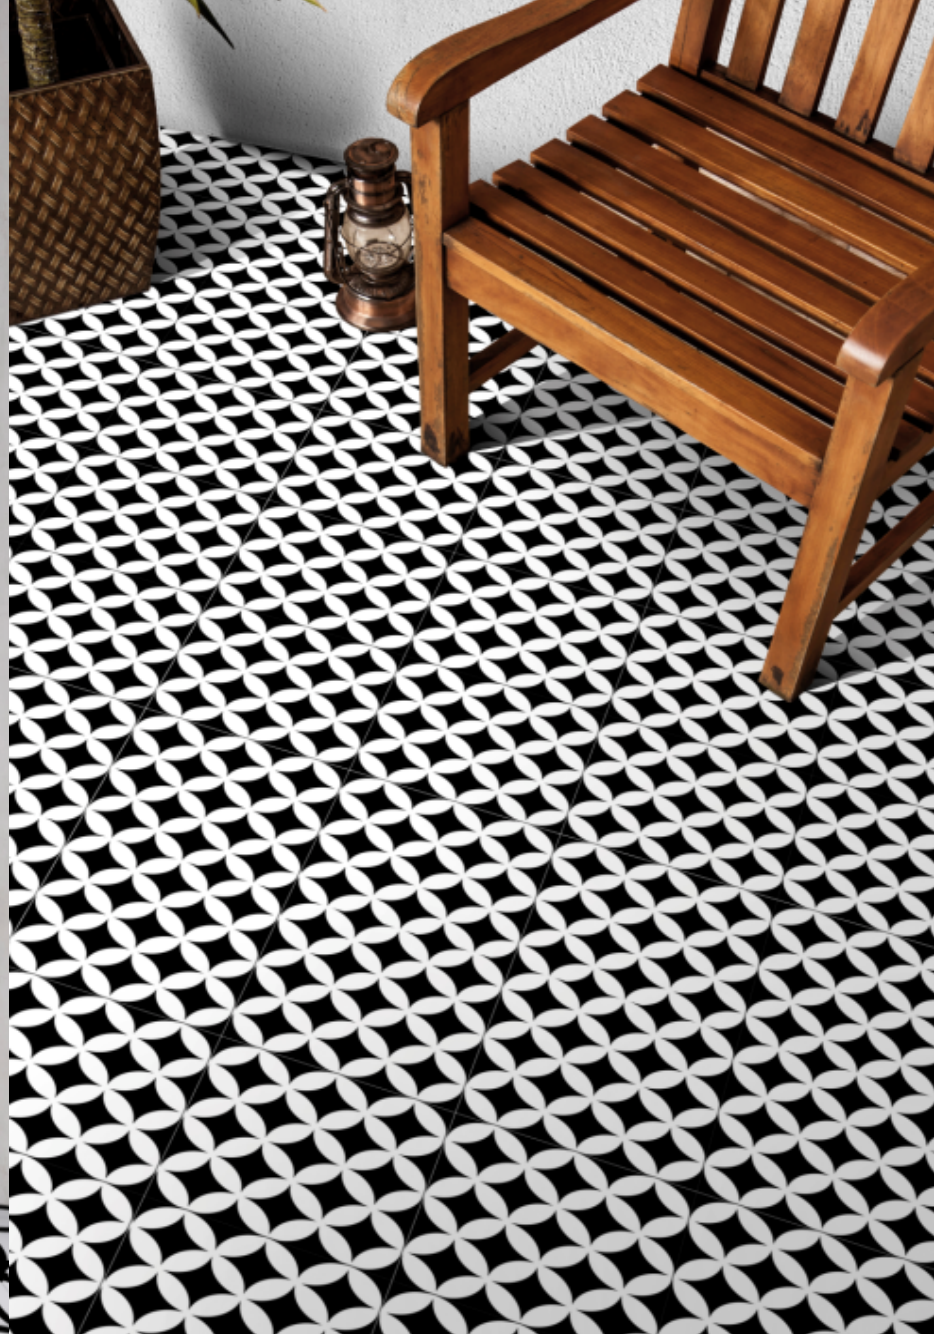

DISTRICT  
Mayolica  
CERAMICA

# DISTRICT

• • •

374221/DISTRICT WHITE  
200x200x8/ 2

374222/DISTRICT LINES BLACK  
200x200x8/ 2

374223/DISTRICT FIGURE BLACK  
200x200x8/ 2

374224/DISTRICT CIRCLES BLACK  
200x200x8/ 2

# DISTRICT

DISTRICT

20x20 CM

Mayolica  
CERÁMICA