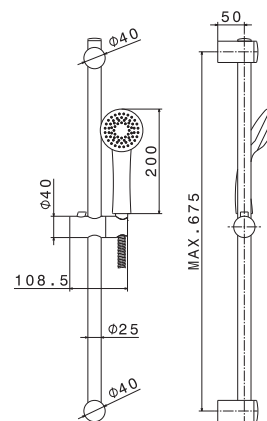

## mod. V13100

Asta saliscendi in ABS, completa di doccia e flessibile LL. 150 cm senza presa acqua.

*Shower set complete with sliding rail, hand shower, length cm 150 flexible, without wall union.*

Cod.	Finiture / Finishing	€
B0.010	cromo / chrome	67,00
F0.202	nero opaco / matt black	224,00