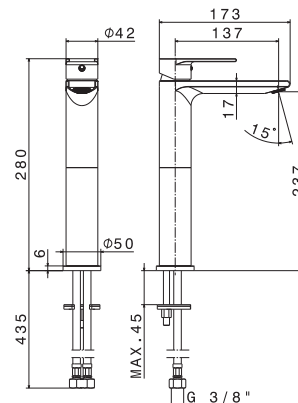

Cod.	Finiture / Finishing	€
B0.010	cromo / chrome	118,00
F0.202	nero opaco / matt black	136,00

mod. V16070

Miscelatore monocomando per bidet **con scarico da 1"1/4** - Flessibili di alimentazione F 3/8".

Single-lever bidet mixer with 1"1/4 pop-up waste set. 3/8" female connection hoses.