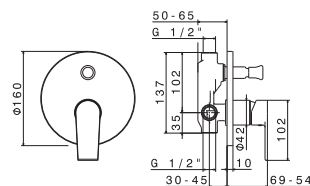

Cod.	Finiture / Finishing	€
B0.010	cromo / chrome	122,00
F0.202	nero opaco / matt black	145,00

mod. **P000148**

Rubinetto di arresto da 1/2" con filtro
ispezionabile. Sezione tonda.
Confezione da 2 pz.

1/2" stop valve with cleaning filter.
Round version.
Two-pcs packing.

Cod.	Finiture / Finishing	€
B0.010	cromo / chrome	38,00