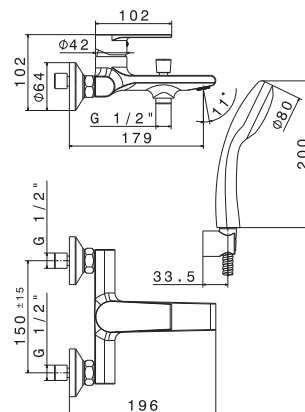

mod. V16081

Gruppo vasca esterno completo di supporto fisso, flessibile e doccetta.

Complete bath group with fixed shower holder, flexible, hand shower.

Cod.	Finiture / Finishing	€
B0.010	cromo / chrome	149,00
F0.202	nero opaco / matt black	262,00

mod. V16090

Miscelatore monocomando esterno per doccia (senza dotazione asta saliscendi).

Single-lever exposed shower mixer (without shower set).

Cod.	Finiture / Finishing	€
B0.010	cromo / chrome	90,00
F0.202	nero opaco / matt black	113,00

mod. V13100

Asta saliscendi in ABS, completa di doccia e flessibile LL. 150 cm senza presa acqua.

Shower set complete with sliding rail, hand shower, length cm 150 flexible, without wall union.

Cod.	Finiture / Finishing	€
B0.010	cromo / chrome	67,00
F0.202	nero opaco / matt black	224,00