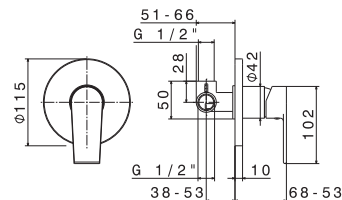

mod. **V16030**

Miscelatore monocomando doccia da incasso,
completo di corpo incasso.

External part for concealed single-lever shower mixer,
equipped with concealed body.

Cod.	Finiture / Finishing	€
B0.010	cromo / chrome	75,00
F0.202	nero opaco / matt black	88,00

mod. **V16040**

Miscelatore monocomando vasca da incasso,
completo di corpo incasso.

Concealed single-lever bath mixer,
equipped with concealed body.