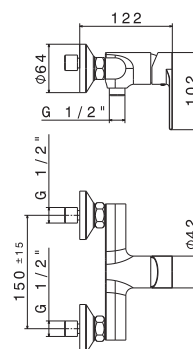

## mod. V13100

Asta saliscendi in ABS, completa di doccia e flessibile LL. 150 cm senza presa acqua.

*Shower set complete with sliding rail, hand shower, length cm 150 flexible, without wall union.*

Cod.	Finiture / Finishing	€
B0.010	cromo / chrome	67,00
F0.202	nero opaco / matt black	224,00