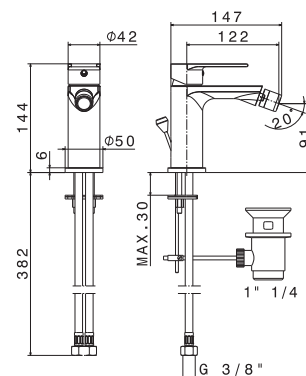

Cod.	Finiture / Finishing	€
B0.010	cromo / chrome	99,00
F0.202	nero opaco / matt black	133,00