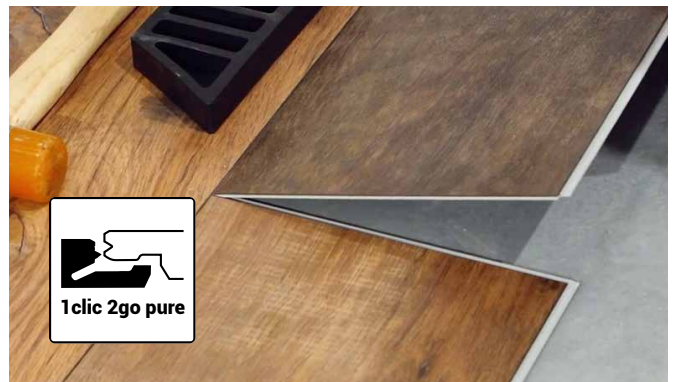

CHARACTERISTICS

Waterproof

Scratch resistant

Stain proof and easy to clean

Soft touch

4-sided V-groove

Up to 60 panels per design

Dimensionally stable