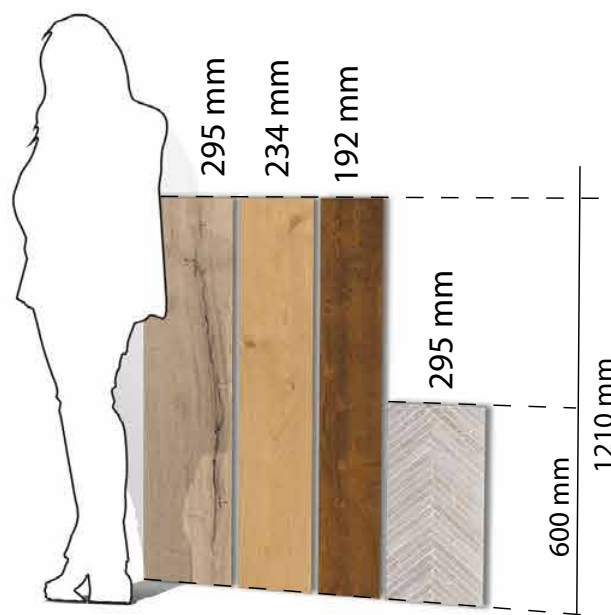

1210 x 234 x 5 mm

1210 x 192 x 5 mm