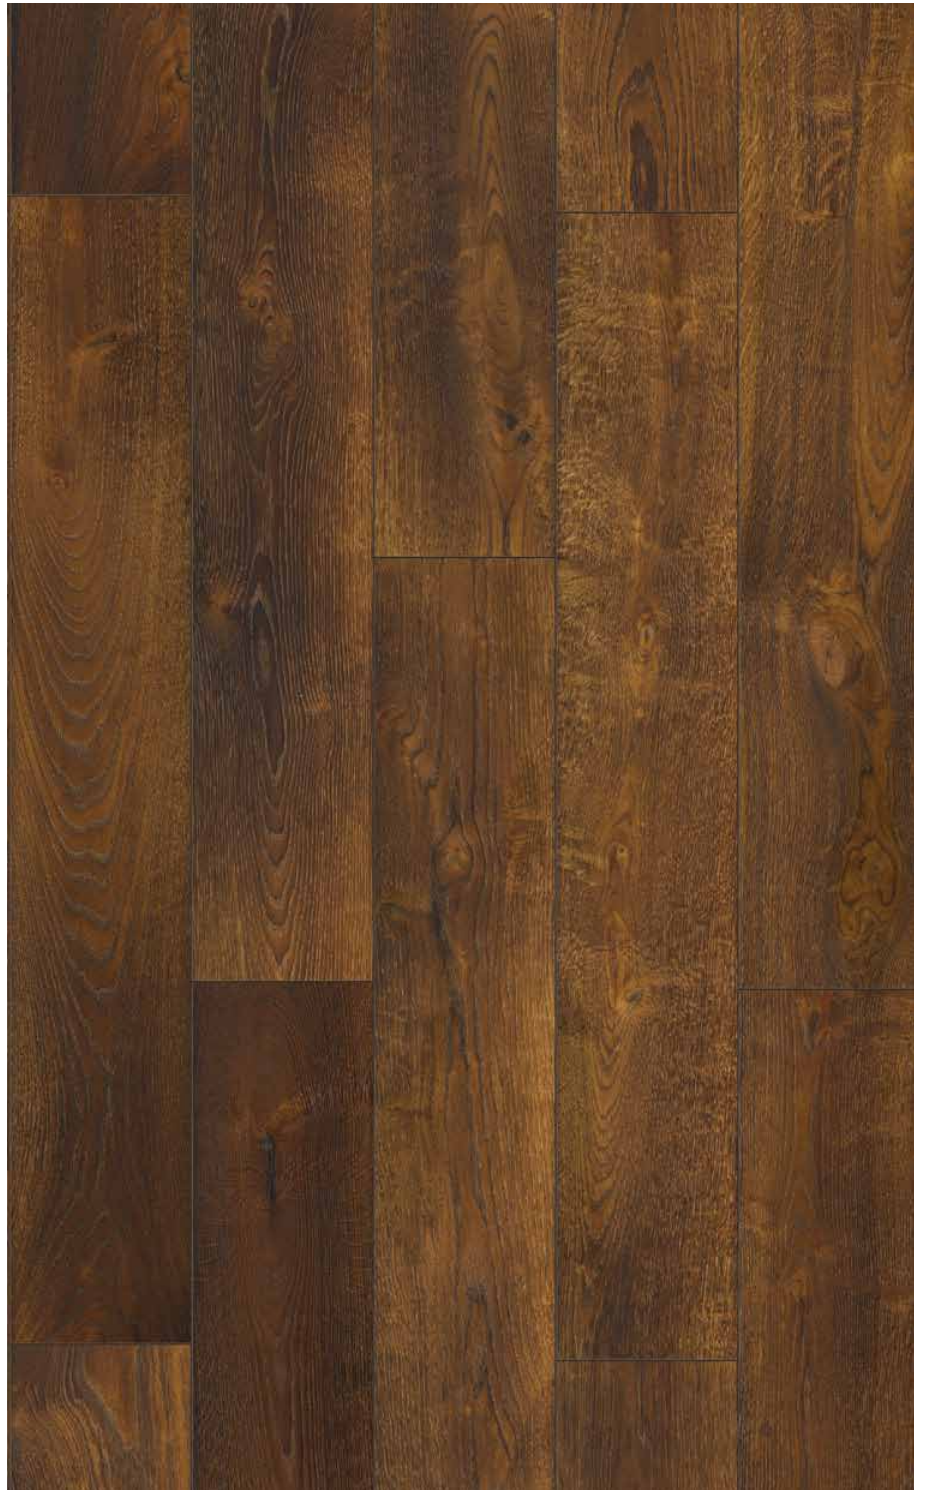

Humidor

Stone Oak texture, **1210 x 192 x 5** mm

R090

Castlebridge

Stone Oak texture, **1210 x 192 x 5** mm

R070

Incando

Stone Oak texture, **1210 x 192 x 5 mm**