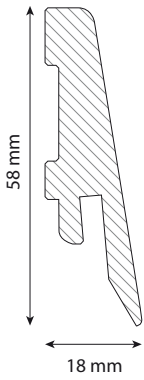

Hickory Scrape texture, **1210 x 234 x 5** mm,

R066

Sculpta

Hickory Scrape texture, **1210 x 234 x 5** mm

Collection

1210 x 192 x 5 mm

2800 x 1230 x 4 mm

R079

R128 Ascot

SK58C-R125

R125 Mornel

SK58C-R123

R123 Nutmeg

Dimensions

2400 x 18 x 58 mm

Packing