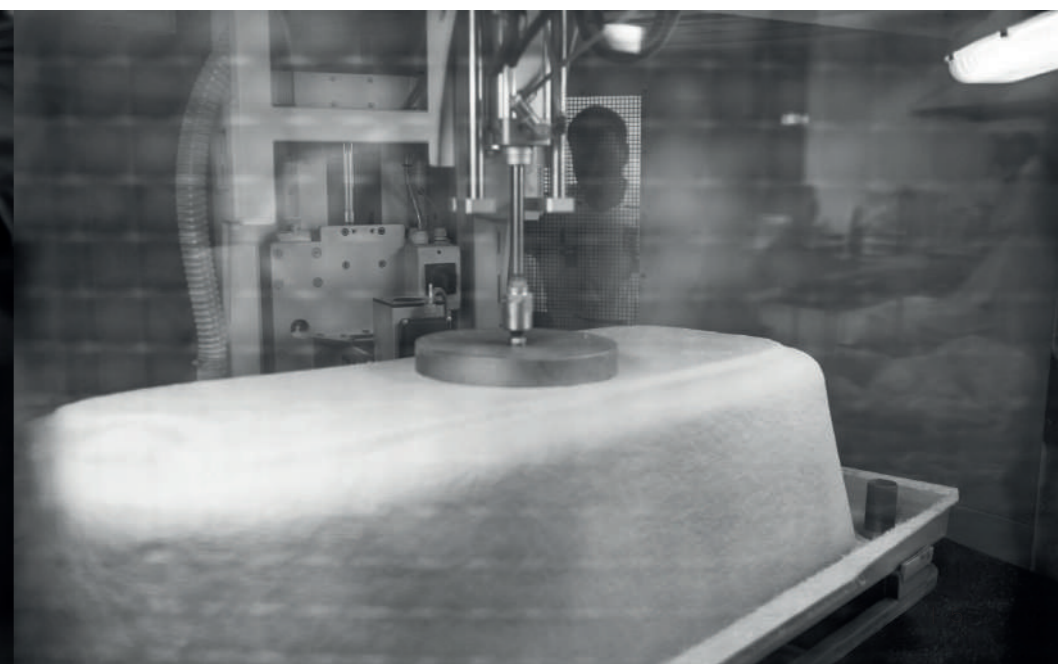

JAKOŚĆ DESIGN EMOCJE
QUALITY DESIGN EMOTIONS / КАЧЕСТВО ДИЗАЙН ЭМОЦИИ

POLIMAT is a Polish manufacturer combining almost 30 years of experience with a modern approach to business. High quality, durability and reliability of our products are features that established the position on the Polish sanitary market. From the very beginning of our activity, we have been focused on selection of the highest quality raw materials, produced with the use of the best technologies, by select partners from France, Italy, Austria and Great Britain, thus the POLIMAT brand has quickly become synonymous with high quality products at affordable prices.

Компания POLIMAT является польским производителем, который соединяет свой почти 30-летний опыт с современным взглядом на бизнес. Высокое качество, долговечность и надежность наших продуктов – это особенности, которые укрепили позицию наших продуктов на польском рынке. С самого начала существования фирмы мы уделяем большое внимание выбору высококачественного сырья для нашего производства. Стратегическое партнёрство с лидирующими поставщиками из Франции, Австрии и Великобритании позволило бренду POLIMAT быстро стать синонимом высокого качества по выгодной цене.