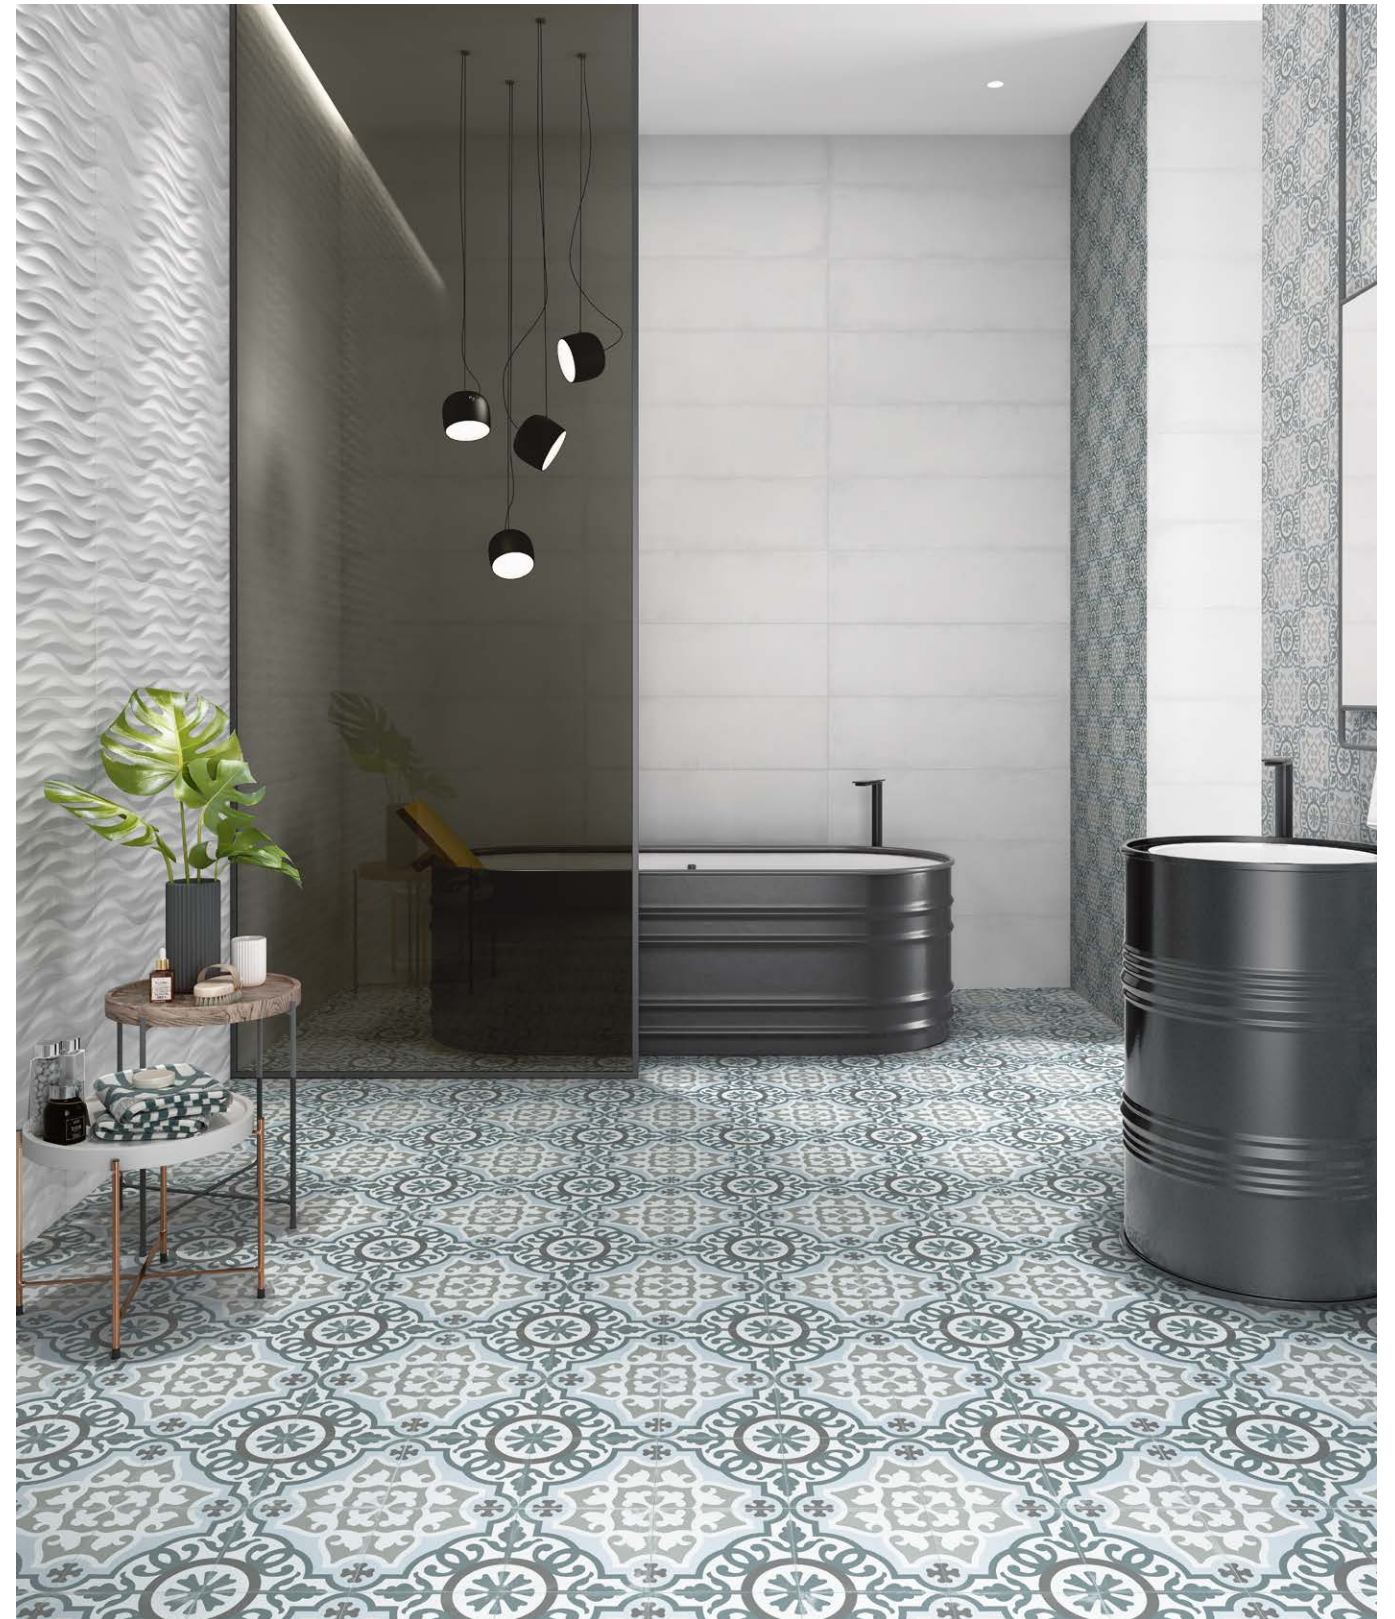

Wall: Tango Grey_Grey Wave_Pampa Ornato 29,75x99,55 cm   Floor: Tango Pampa Natural 59,2x59,2 cm