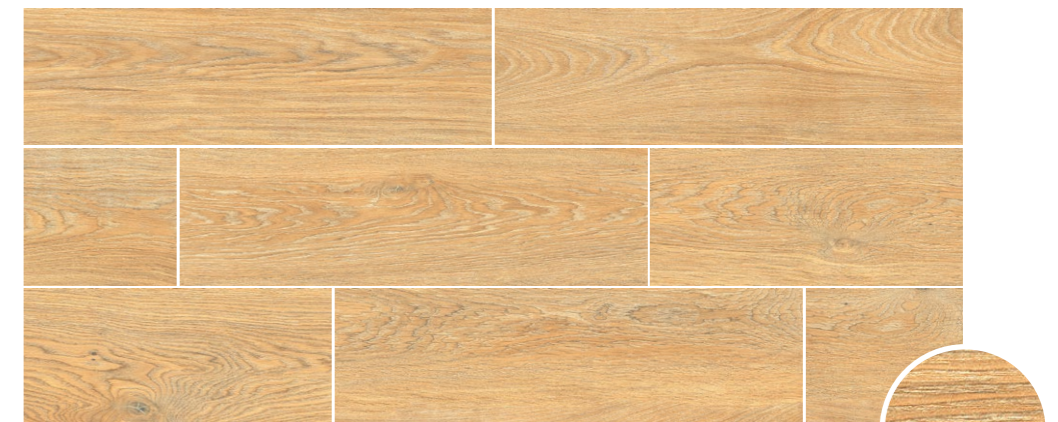

 0,8 cm [0.31"]
 18

 5902683178579

DARKWOOD | COLLECTION

/Westmount LIGHT GREY

/Darkwood BEIGE

DARKWOOD | COLLECTION

/ *BROWN (DRW 04)*

matt