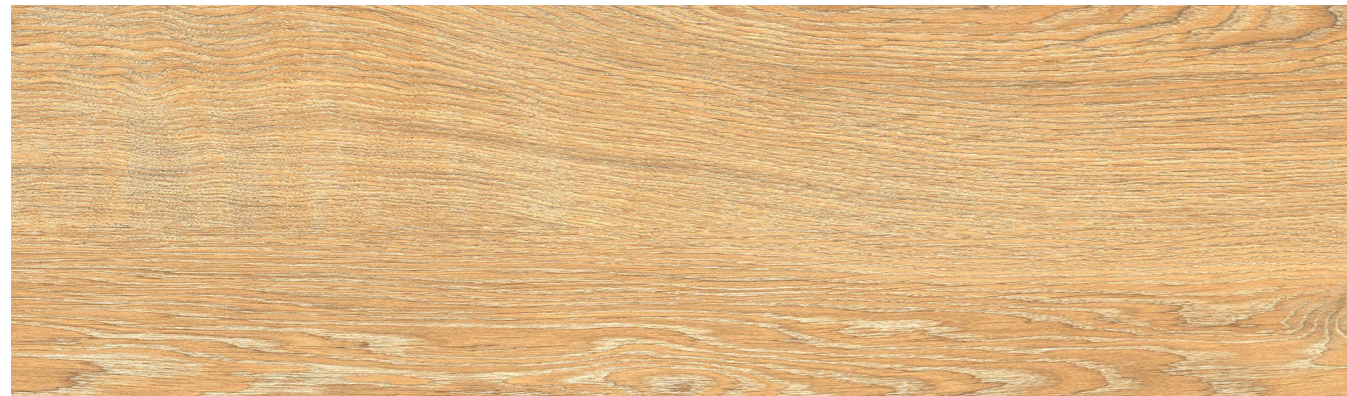

 0,8 cm [0.31"]
 18

 5902683178579

DARKWOOD | COLLECTION

/Westmount LIGHT GREY

/Darkwood BEIGE

DARKWOOD | COLLECTION

/ *BROWN (DRW 04)*

matt