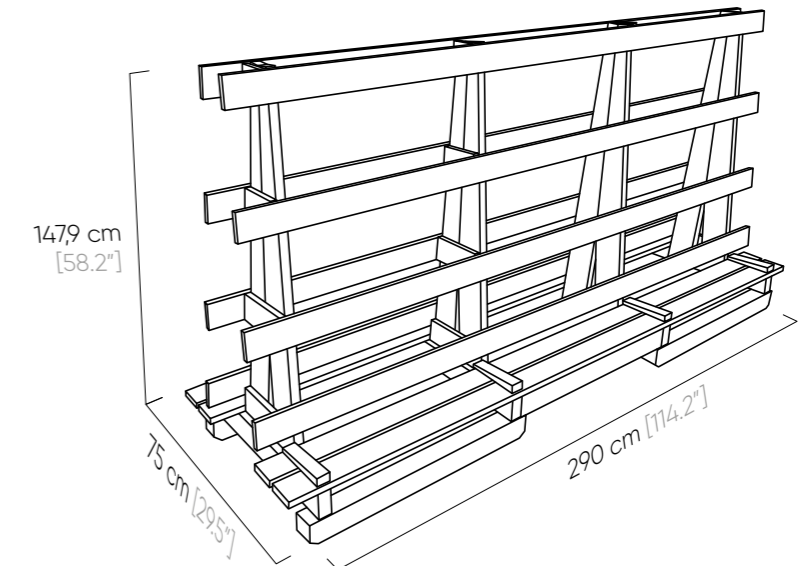

DIMENSION AND PACKAGING

	Dimensions cm [in]	Pieces in the box	m² [ft²] in the box	Packaging weight kg [lb]	m² [ft²] / pcs on a pallet	Boxes on a pallet	Pallet weight kg [lb]	Frost resistance
RECTIFIED TILE	59,7x59,7x0,8 [24"x24"x0.31"]	4	1,43 [15.39]	27,30 [60.18]	45,76 [492.55]	32	873,6 [1925.95]	✓
	59,7x119,7x0,8 [24"x48"x0.31"]	2	1,43 [15.39]	27,31 [60.20]	47,19 [507.94]	33	901,2 [1986.6]	
	119,7x119,7x0,8 [48"x48"x0.31"]	1	1,43 [15.39]	27,31 [60.20]	42,90 [461.77]	30	819,3 [1806.0]	

	Dimensions cm [in]	Pieces on a pallet	m² [ft²] on a pallet	Pallet weight kg [lb]	Pallet dimensions cm [in]	Frost resistance
A-FRAME	119,7x279,7x0,6 [48"x110"x0.24"]	38	127,30 [1370.24]	1980 [4365]	290x147,9x75 [114.2"x58.2"x29.5"]	✓
PALLET		25	83,75 [901.48]	1340 [2954]	303x136x38 [119.3"x53.5"x14.7"]	

A-FRAME