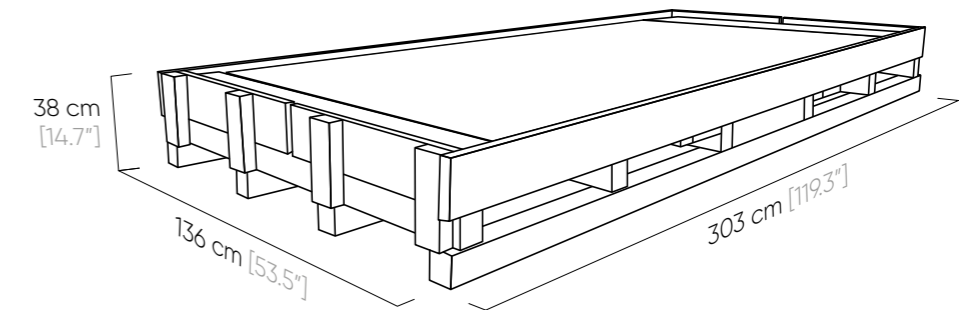

PALLET

	Dimensions cm [in]	Pieces on a pallet	m ² [ft ²] on a pallet	Pallet weight kg [lb]	Pallet dimensions cm [in]	Frost resistance
A-FRAME	119,7x279,7x0,6 [48"x110"x0.24"]	38	127,30 [1370.24]	1980 [4365]	290x147,9x75 [114.2"x58.2"x29.5"]	✓
PALLET		25	83,75 [901.48]	1340 [2954]	303x136x38 [119.3"x53.5"x14.7"]	