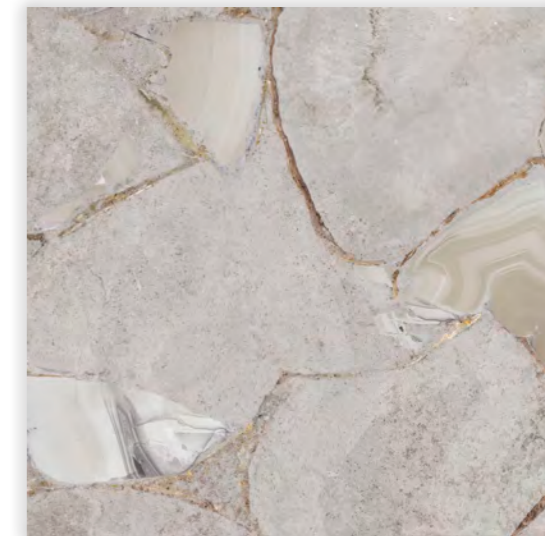

Murano grey

NEW ▶ 600x600x8 mm | Glossy

MEX19F36010C

MURANO