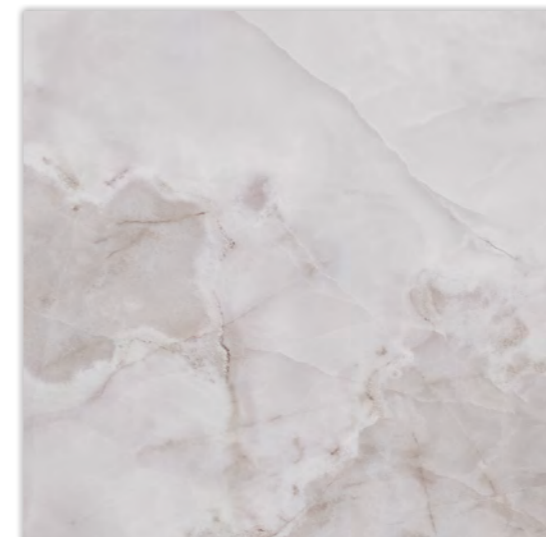

Teo Onice silver

600x1200x8 mm | Matt

MIV19F31210A

Teo Onice pearl

1200x600x8 mm | Matt

MIV23F31210A

Teo Onice silver

600x600x8 mm | Matt