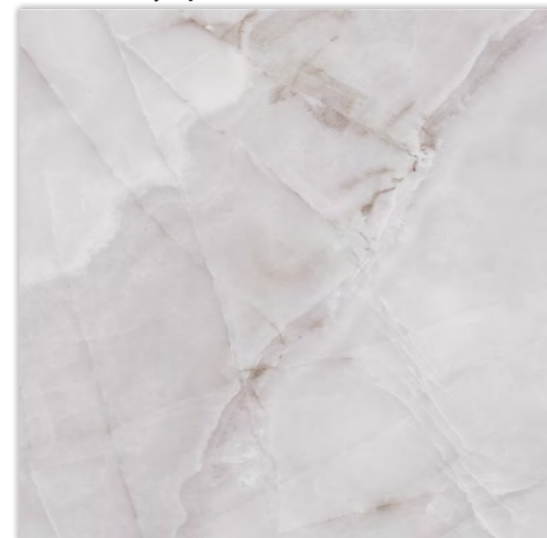

TEO ONICE

TEO ONICE

SHINE & GLOSSY

Teo Onice sky   

1200x600x8 mm | Full lapatto MIV78F31210G

Teo Onice grey   

1200x600x8 mm | Full lapatto MIV19F31210G

Teo Onice pearl   

1200x600x8 mm | Full lapatto MIV23F31210G

Teo Onice sky   

600x600x8 mm | Full lapatto MIV78F36010G

Teo Onice grey   

600x600x8 mm | Full lapatto MIV19F36010G

Teo Onice pearl   

600x600x8 mm | Full lapatto MIV23F36010G

Teo Onice silver

600x1200x8 mm | Matt

MIV19F31210A

Teo Onice pearl

1200x600x8 mm | Matt

MIV23F31210A

Teo Onice silver

600x600x8 mm | Matt