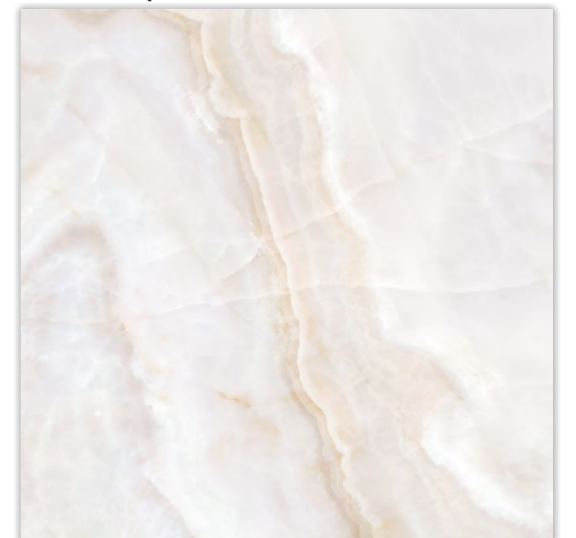

1200x600x8 mm | Full lapatto MIV23F31210G

Teo Onice sky   

600x600x8 mm | Full lapatto MIV78F36010G

Teo Onice grey   

600x600x8 mm | Full lapatto MIV19F36010G

Teo Onice pearl   

600x600x8 mm | Full lapatto MIV23F36010G

Teo Onice silver

600x1200x8 mm | Matt

MIV19F31210A

Teo Onice pearl

1200x600x8 mm | Matt

MIV23F31210A

Teo Onice silver

600x600x8 mm | Matt