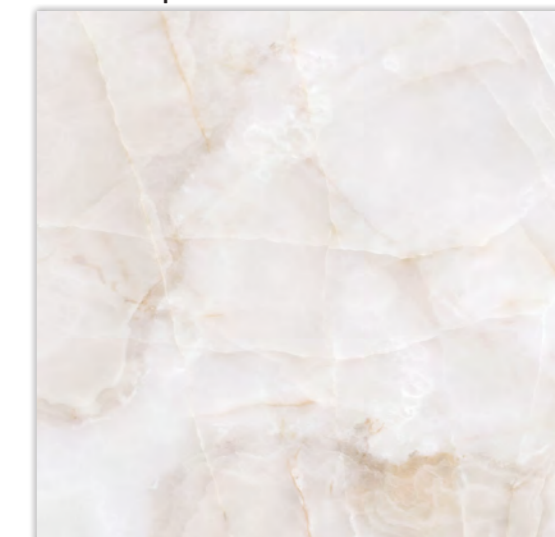

Teo Onice pearl

600x600x8 mm | Matt

MIV23F36010A

TEO ONICE