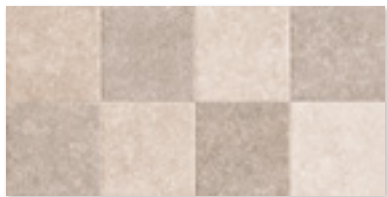

LIGHT STONE

ESSENTIAL COLLECTION

WALL TILE + RED BODY + RELIEF + MATT
AZULEJO + PASTA ROJA + RELIEVE + MATE
25x50 cm/10"x20"

COLOURS: / COLORES:

LIGHT STONE WHITE

LIGHT STONE BEIGE

LIGHT STONE MOSAIC COLD

LIGHT STONE DECOR COLD

LIGHT STONE DECOR WARM

LIGHT STONE MOSAIC WARM

LIGHT STONE GREY

LIGHT STONE TAUPE

SHADE VARIATIONS: / VARIACIÓN GRÁFICA:

LIGHT STONE DECOR COLD

LIGHT STONE DECOR WARM

ADDITIONAL INFORMATION: / INFORMACIÓN ADICIONAL:

LIGHT STONE WHITE LIGHT STONE GREY

LIGHT STONE BEIGE LIGHT STONE TAUPE