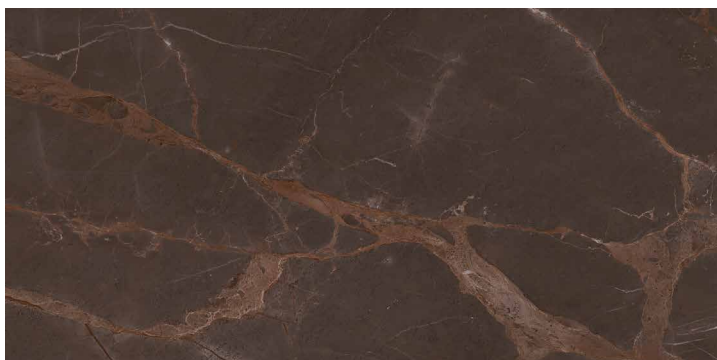

PREMIUM MARBLE MESSINA

60x120x0,8 / 1,44 m²Kt. / 46,08 m²Pal. 

TRAVERTIN BROWN

TRAVERTIN Brown

60x120x0,7 / 2,16 m²Kt. / 64,80 m²Pal.

Texture to
Paint

Texture painting

by Swire