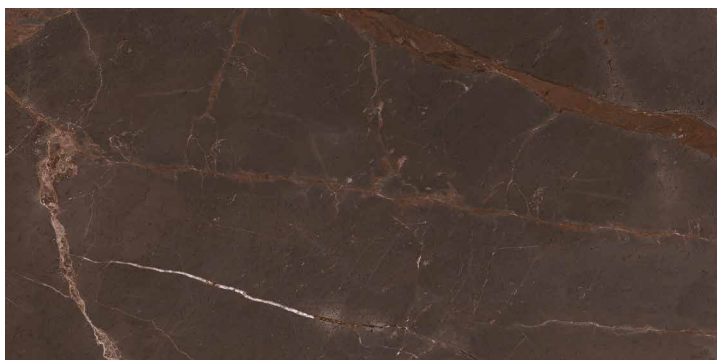

PREMIUM MARBLE MESSINA

60x120x0,8 / 1,44 m²Kt. / 46,08 m²Pal. 

TRAVERTIN BROWN

TRAVERTIN Brown

60x120x0,7 / 2,16 m²Kt. / 64,80 m²Pal.

Texture to
Paint

Texture painting

by Swire