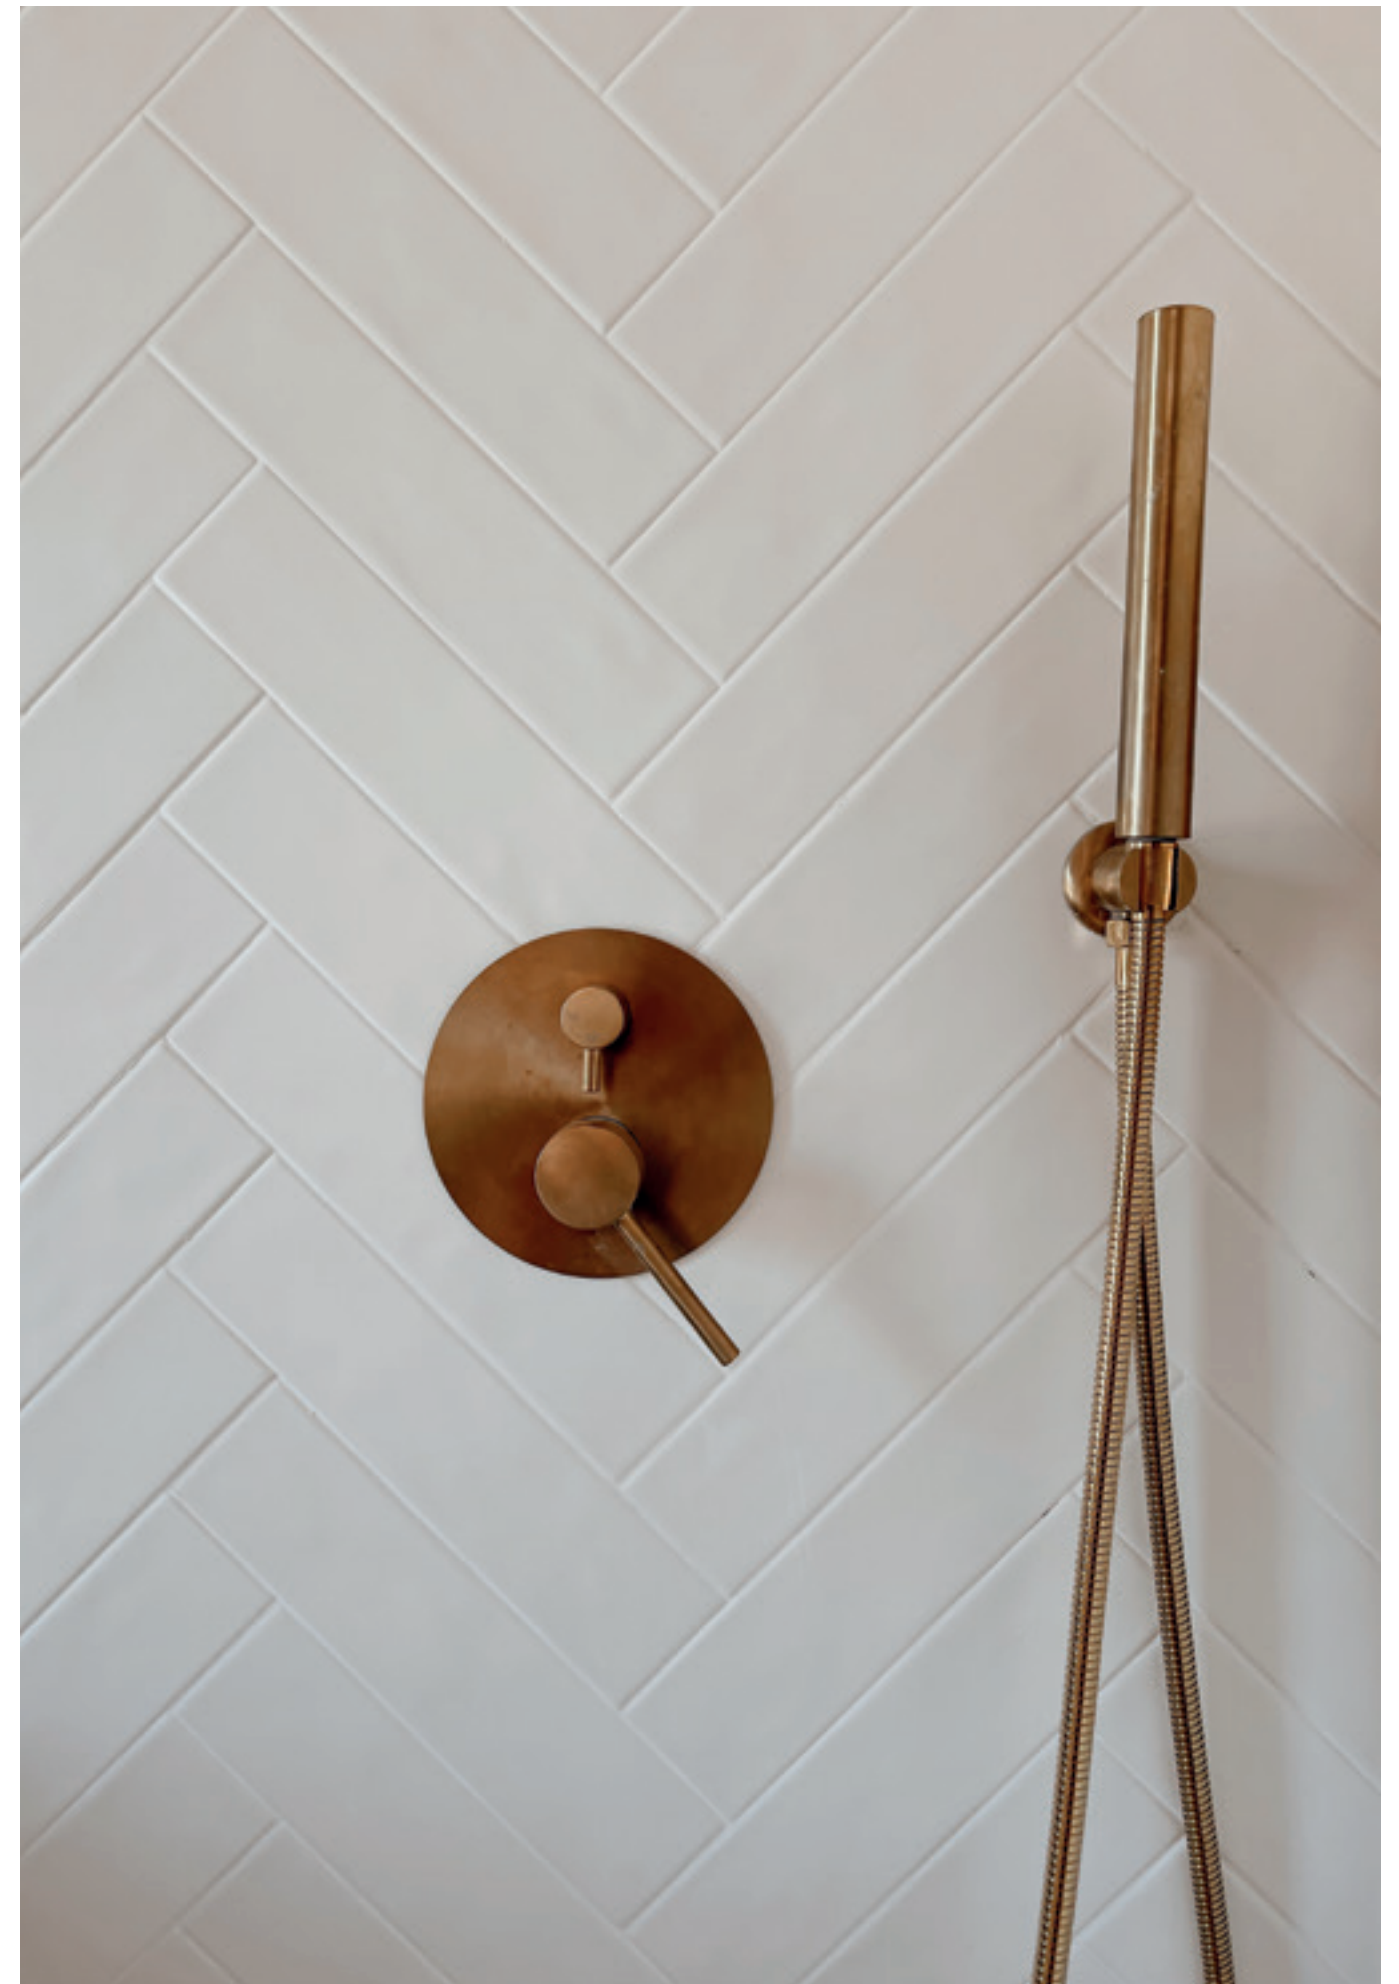

Wall: Joliet Ivory 7,4x29,75 cm