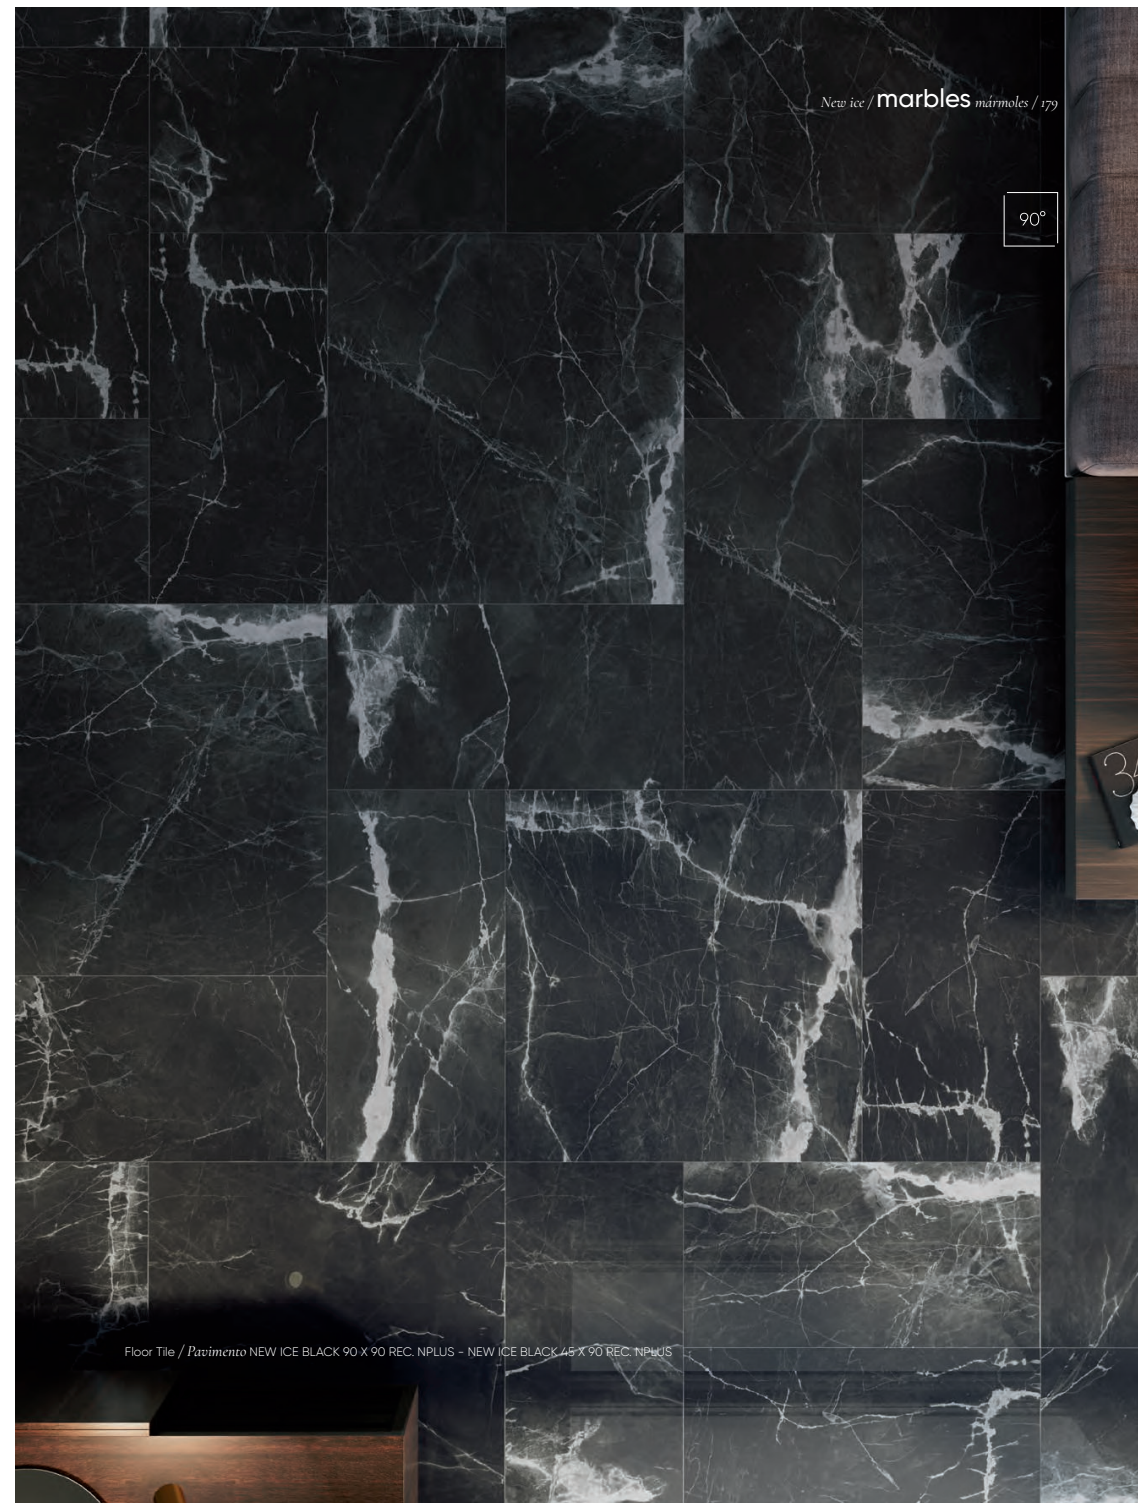

Wall Tile / Revestimiento NEW ICE WHITE SLIM 45 X 120 REC.

Floor Tile / Pavimento NEW ICE WHITE SLIM 45 X 120 REC. NPLUS

Floor Tile / Pavimento NEW ICE BLACK 90 X 90 REC. NPLUS - NEW ICE BLACK 45 X 90 REC. NPLUS