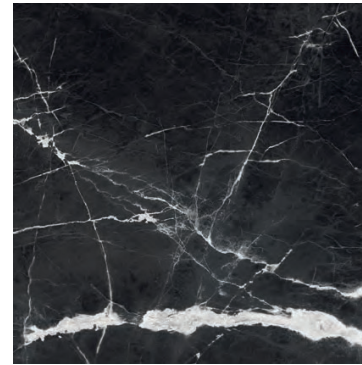

SLIM \square 7,2mm

NEW ICE BLACK
90 X 90 / 36" X 36" REC. \triangleleft
90 X 90 / 36" X 36" REC. NPLUS

NEW ICE BLACK
75 X 75 / 30" X 30" REC. \triangleleft **N7A2**
75 X 75 / 30" X 30" REC. NPLUS **N7C2**