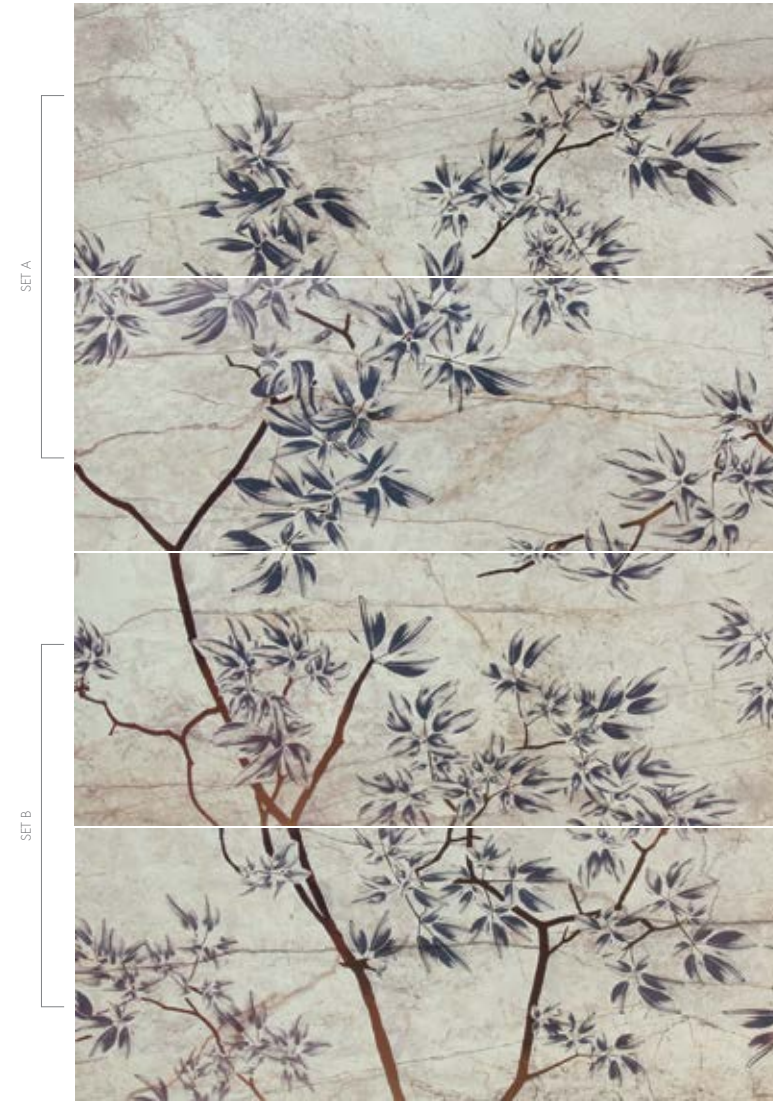

SET A

SET B

DEC.ESSENCE AUTUMN IVORY SLIM $\bar{x}$ 7,2mm

45 X 120 / 18" X 48" REC. NPLUS
*Disponible en todos los colores de la serie
*Available on all colours

G122 4