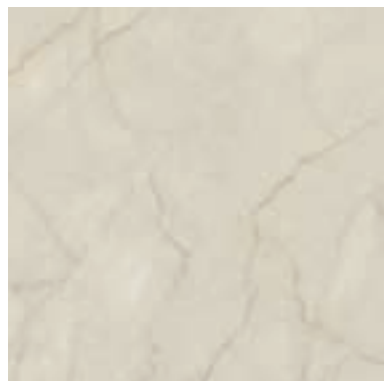

# CARYN

PORCELAIN TILE

Caryn Bianco PUL Rect.

RECT. POLISHED

CREAM

100x100cm · 40"x40"

BIANCO

100x100cm · 40"x40"