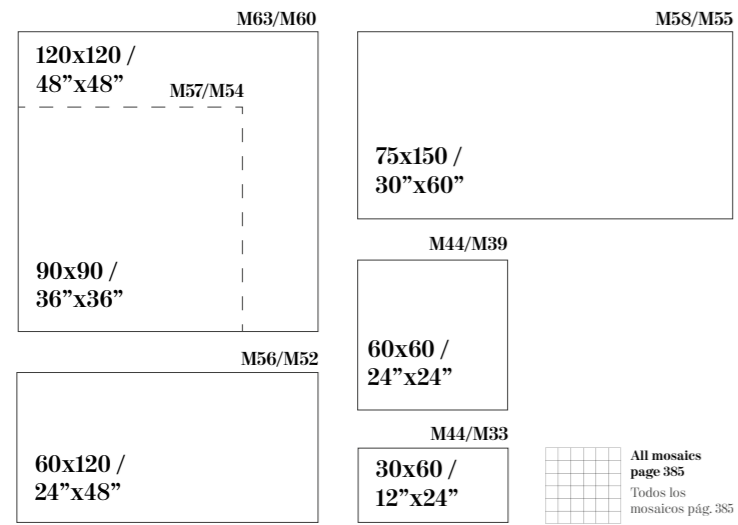

DANTE

POLISHED PORCELAIN

Sizes / Formatos

POLISHED RECTIFIED - NATURAL RECTIFIED

Shade Variation / Variación Gráfica