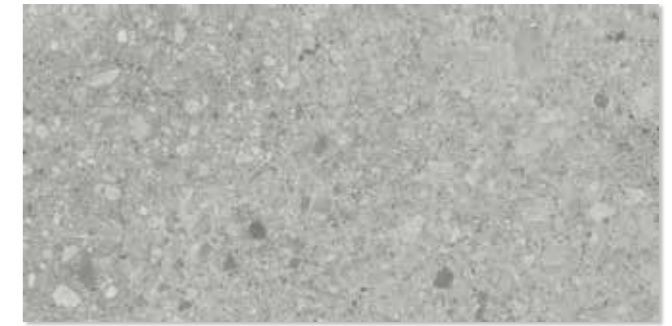

CORTINA white

9935 Cortina white  
60x120 R

Matt  
Rectified porcelain tile

9936 Cortina grey  
60x120 R

Matt  
Rectified porcelain tile

Size cm	Type	pc.	m <sup>2</sup>	pc.	m <sup>2</sup>	kg
60x120 R	porcelain	2	1.44	36	51.84	1100