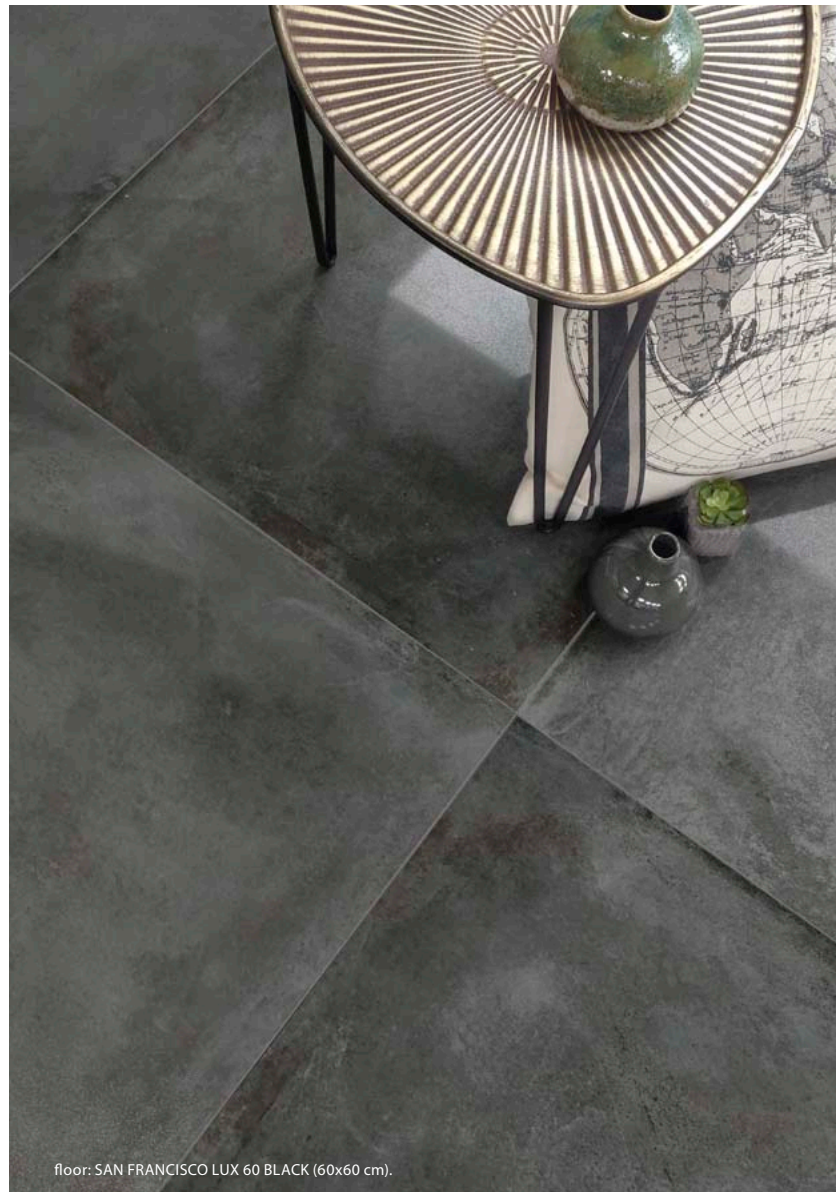

SAN FRANCISCO

collection

floor: SAN FRANCISCO LUX 60 BLACK (60x60 cm).

wall: SAN FRANCISCO 120 WHITE (60x120 cm), SAN FRANCISCO 120 AQUAMARINE (60x120 cm).
floor: SAN FRANCISCO 120 AQUAMARINE (60x120 cm).