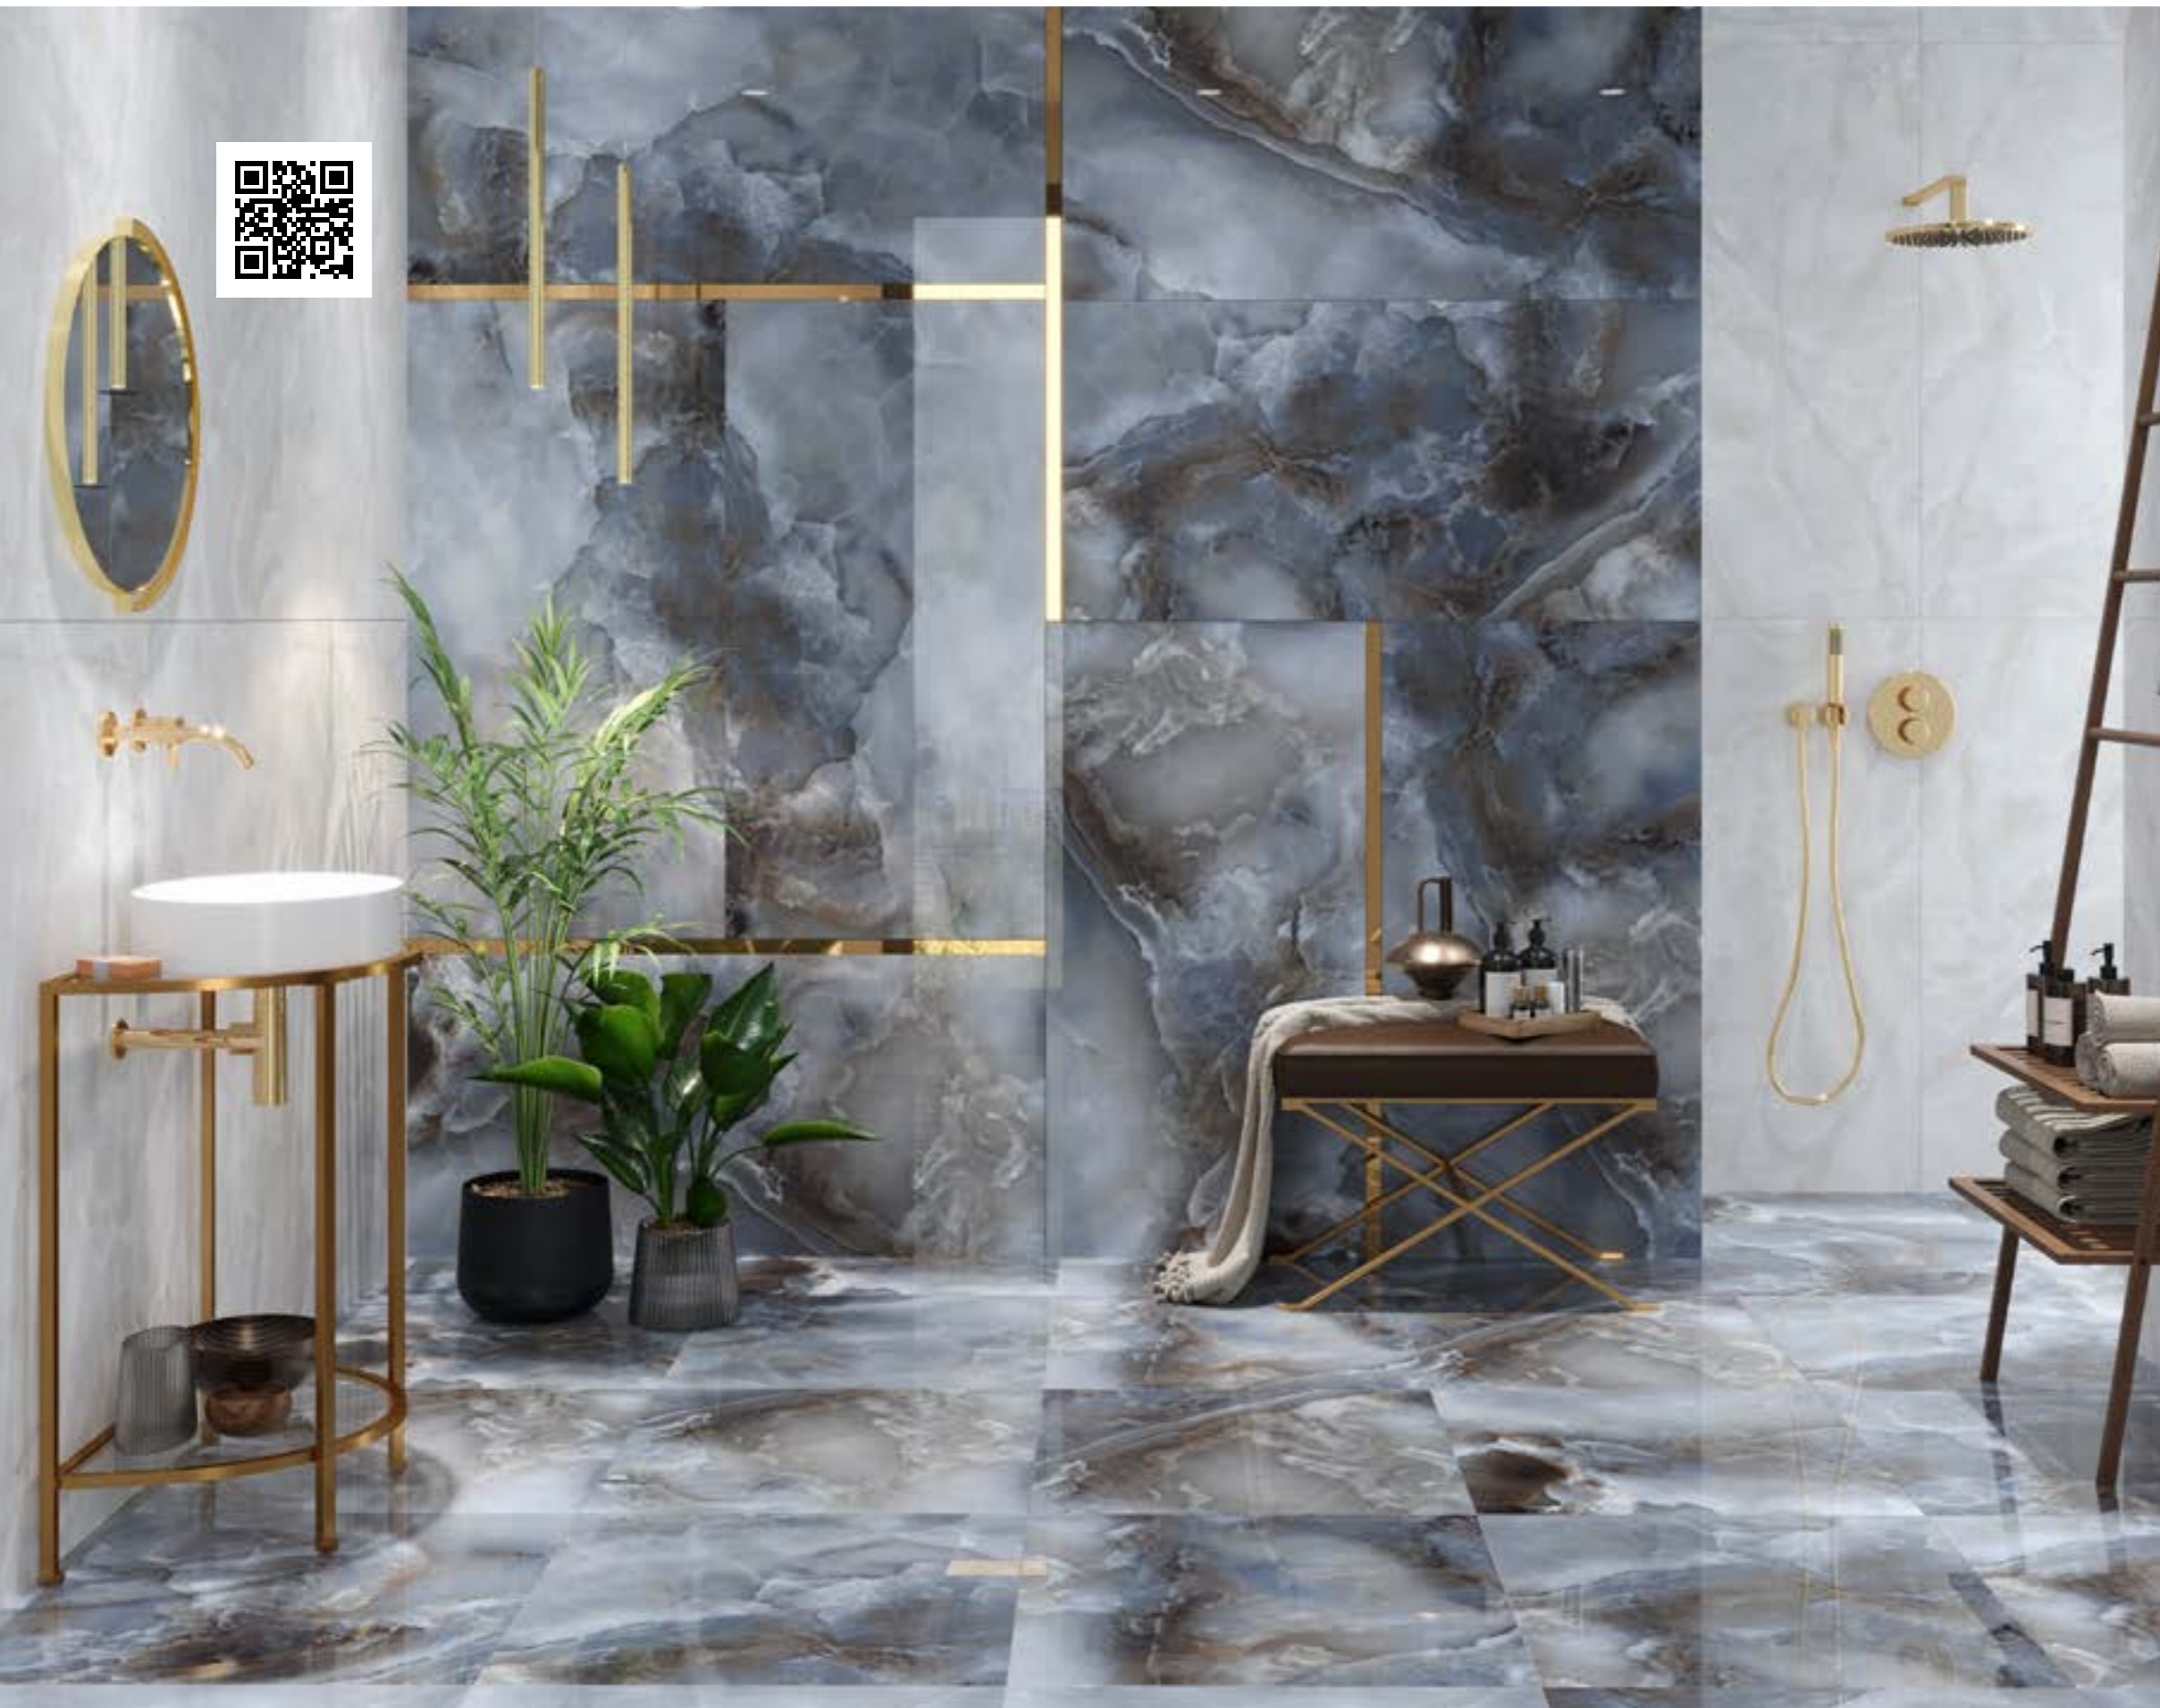

Nebula blue

1200x600x8 mm | Full lappato

MAW74F312106

Nebula blue

600x600x8 mm | Full lappato

MAW74F360106

# NEBULA