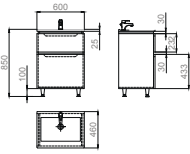

ТУМБИ / ТУМБЫ / CABINETS / SZAFKI

ПЕНАЛИ / ПЕНАЛЫ / TALL CABINETS / SZAFY WYSOKIE