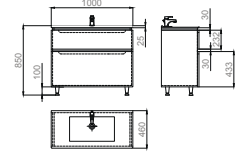

ТУМБИ / ТУМБЫ / CABINETS / SZAFKI

ПЕНАЛИ / ПЕНАЛЫ / TALL CABINETS / SZAFY WYSOKIE