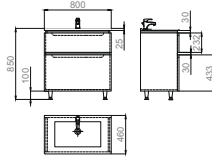

ТУМБИ / ТУМБЫ / CABINETS / SZAFKI

ПЕНАЛИ / ПЕНАЛЫ / TALL CABINETS / SZAFY WYSOKIE