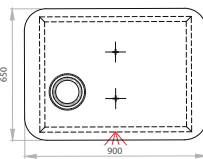

LED «ULTRA OKO»

IP 44	IR	RADIUS	ALUF	LED120	SILICONE	5MM	ZOOM	BACKLIT

UA

Коллекція AMATA - це вершина нашого модельного ряду. Це повністю наші ідеї, наш дизайн, наша розробка з нуля. У Колекції AMATA кілька ключових відмінностей: першокласний імпортований керамічний умивальник (Туреччина), внутрішнє наповнення ящиків в кольорі темно-сірий графіт, білі рейлінги, товсті фасади з 19мм МДФ, боковини МДФ, декоративна вставка RENOLIT (Німеччина) з імітацією фарбованого шпону. Ця колекція випускається без ручок, в сучасному мінімалістичному дизайні, але з максимальним комфортом для користувача у вигляді природного двостороннього хвату рукою. Невловиме поєднання прямих ліній фасадів з радіусами і закругленнями на них привертає і змушує зупинитися поруч з цими меблями. Тонкий умивальник ідеально вписується в загальний стиль колекції. Краша фурнітура для крашів меблів: кріплення підвісних меблів Camar (Італія), направляючі системи та завіси з м'яким закриванням Blum (Австрія). Колекція AMATA - це одна з крашів наших пропозицій ринку по співвідношенню ціни, якості та дизайну.

Можливі колірні рішення: білий зі світло-сірими вставками.

RU

Коллекция AMATA - это вершина нашего модельного ряда. Это полностью наши идеи, наш дизайн, наша разработка с нуля. У Коллекции AMATA несколько ключевых отличий: первоклассный импортный керамический умывальник (Турция), внутреннее наполнение ящиков в цвете темно-серый графит, белые рейлинги, толстые фасады из 19мм МДФ, боковины МДФ, декоративная вставка RENOLIT (Германия) с имитацией крашеного шпона. Данная коллекция выпускается без ручек, в современном минималистическом дизайне, но с максимальным комфортом для пользователя в виде естественного двухстороннего хвата рукой. Неуловимое сочетание прямых линий фасадов с радиусами и закруглениями на них привлекает и заставляет остановиться рядом с этой мебелью. Тонкий умывальник идеально вписывается в общий стиль коллекции. Лучшая фурнитура для лучшей мебели: крепления подвесной мебели Camar (Италия), направляющие системы и петли с мягким закрыванием Blum (Австрия). Коллекция AMATA - это одно из лучших наших предложений рынка по соотношению цены, качества и дизайна.

Возможные цветовые решения: белый со светло-серыми вставками.

EN