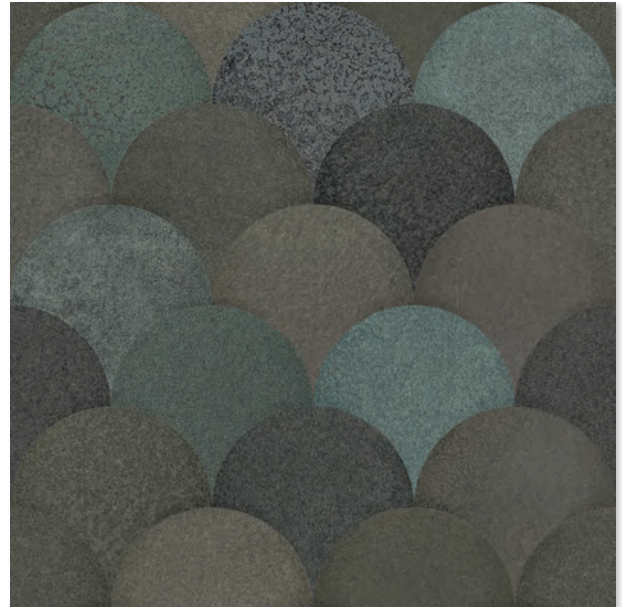

Moher-R Dark Polished
R.053

		PIECES / BOX	M² / BOX	ML / BOX	KG / BOX	BOX / PALLET	M² / PALLET	ML / PALLET	KG / PALLET
BASES	80 x 80 cm / 31,5" x 31,5"	2	1,28	-	29,40	42	53,76	-	1234,84
	79,3 x 79,3 cm / 31,2" x 31,2"	2	1,258	-	30,23	36	45,288	-	1088,28