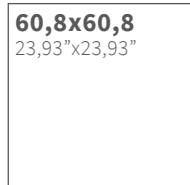

Formatos / Sizes / Format

				PEI 4	
● At. Bahia	White	60x120	Rec.	M45	017.250.0108.02227
● At. Bahia	White	60,8x60,8	Rec.	M23	015.440.0108.02227
● At. Bahia	White	60x60	Rec.	M32	017.840.0108.02227

				PEI 4	
● At. Bahia	Blue	60x120	Rec.	M45	017.250.0111.02227
● At. Bahia	Blue	60,8x60,8	Rec.	M23	015.440.0111.02227
● At. Bahia	Blue	60x60	Rec.	M32	017.840.0111.02227