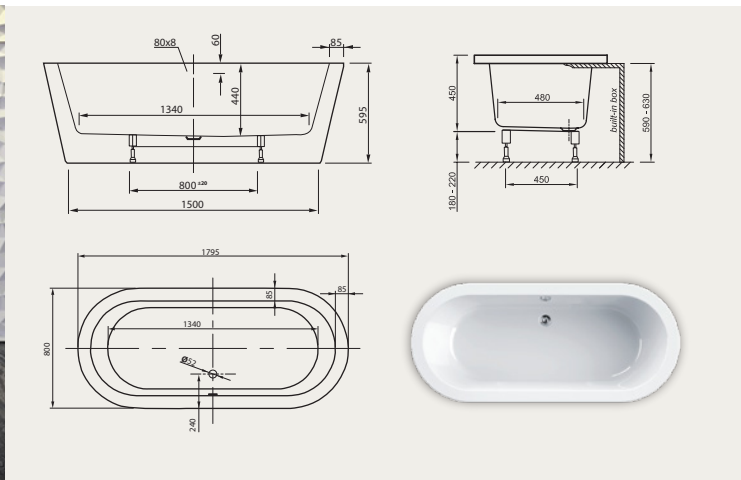

HOT

Hot comfort! Inspired by the last century this modern style bathtub ergonomically interprets classic tub design in the spirit of time. Its unique shape creates a deep feeling of cosiness and invites you in to relax.

Technical data

Model	HOT
Colour	White
Dimensions	1795 x 795 x 595 mm (L x W x H)
Volume	240 litres
Bath Waste Kit	Optional

NEO

Cool brother! Following the most popular design of its big brother Cool, this modern design bathtub fulfils all the needs of luxury bathing comfort. Reduced dimensions allow the comfort of a smaller bathroom.

Technical data

Model	NEO
Colour	White
Dimensions	1700 x 800 x 600 mm (L x W x H)
Volume	210 litres
Bath Waste Kit	Included