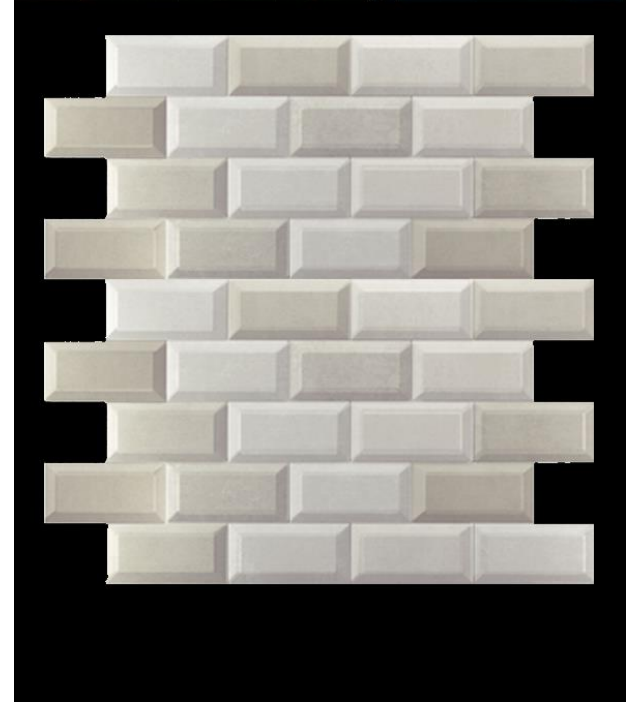

ALMERA
CERAMICA

BISELADO

THE FASHION BOOK

ASSOULINE THE ALLURE OF WOMEN

ASSOULINE THE ALLURE OF MEN

ASSOULINE THE ALLURE OF BEAUTY

395846
MARMOL BEIGE 10x20

395845
CALACATTA GREY (GRIS) 10x20

395844
BISEL CITY 10x20

ALMERA

CERAMICA

BISELADO & MONOCOLOR

BISELADO & MONOCOLOR

BISELADO & MONOCOLOR

BISELADO & MONOCOLOR

360622
GMS751501B
BISELADO WHITE
75x150x8

345004
GMS1201B BISELADO WHITE
100x200x7

345011
GMS151501 MONOCOLOR WHITE
150x150x7

345007
GMS1202B BISELADO IVORY
100x200x7

345012
GMS151502 MONOCOLOR IVORY
150x150x7

360623
GMS751508B
BISELADO NEGRO
75x150x8

345008
GMS1203B BISELADO GREY
100x200x7

345014
GMS151503 MONOCOLOR GREY
150x150x7