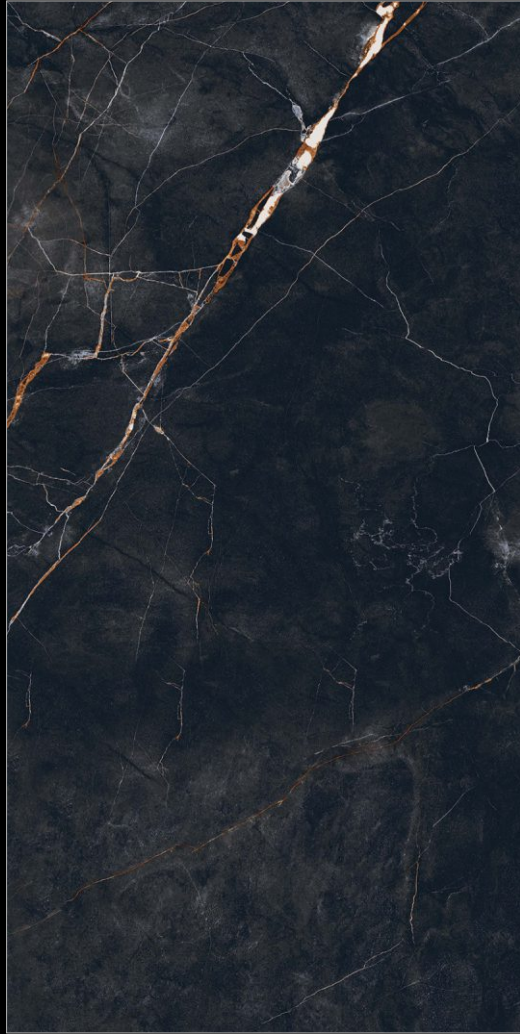

600X  
1200MM

**COSTA BLACK**

# HIGH GLOSSY

RANDOM: 6

600X  
1200MM

**COSTA CREMA**

#CARVING

RANDOM: 6

600X  
1200MM

**COSTA GREY**

#CARVING

RANDOM: 6

600X  
1200MM

**COSTA WHITE**

#CARVING

RANDOM: 6