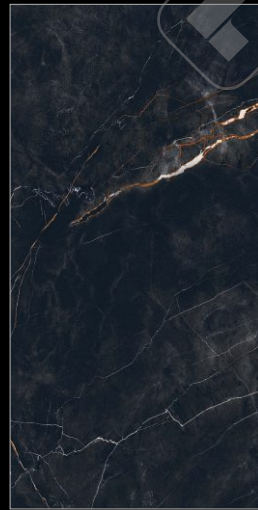

600X  
1200MM

**COSTA BLACK**

# HIGH GLOSSY

RANDOM: 6

600X  
1200MM

**COSTA CREMA**

#CARVING

RANDOM: 6

600X  
1200MM

**COSTA GREY**

#CARVING

RANDOM: 6

600X  
1200MM

**COSTA WHITE**

#CARVING

RANDOM: 6