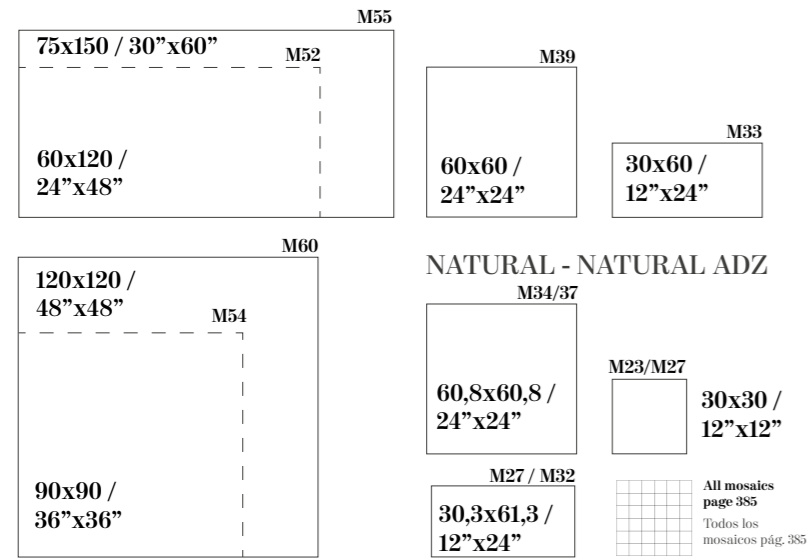

GROUND

PORCELAIN TILES

Sizes / Formatos

NATURAL RECTIFIED