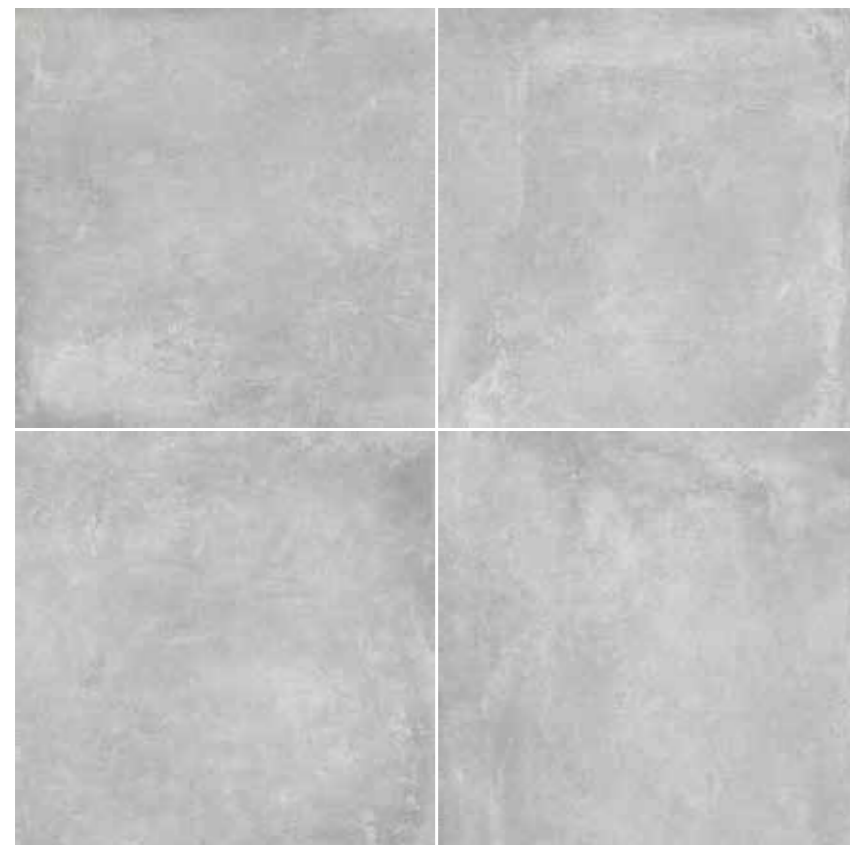

GROUND

PORCELAIN TILES

Sizes / Formatos

NATURAL RECTIFIED

Shade Variation / Variación Gráfica

GROUND

WHITE BODY

Sizes / Formatos