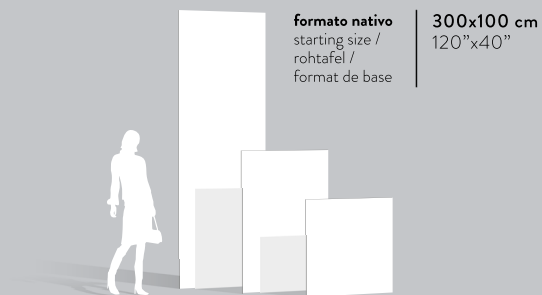

U L T R A R E S I N E

P I O M B O