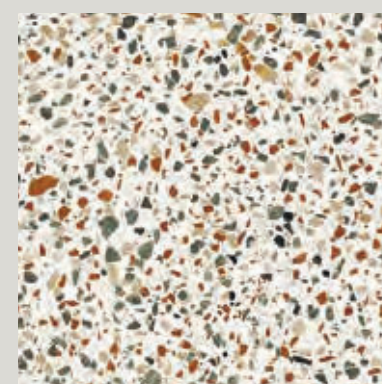

BLEND

NATURALE, LAPPATO, GRIP R11

6 mm

120x270

9 mm

90x90
120x120
60x120
60x60
60x60 R11

20 mm

60x120 R11

CONTEMPORARY

CONCRETE MOON

CONCRETE ASH

CONCRETE GREY

CONCRETE IRON

DOTS MULTIWHITE

DOTS MULTIBLACK

DOTS TAUPE