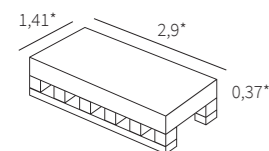

Nebula Almond PEI 4

● 120x260	Rec.	M300	054.200.0097.09877	
● 60x120	Rec.	M96	004.869.0097.09877	
● 120x120	Rec.	M150	004.120.0097.09877	

Malla Nebula

● Almond	30x30(5) Malla	M235	038.281.0097.09877	
● Almond	32,5x22,5 Malla	P46	038.297.0097.09877	

*Medidas en metros
*Dimensions in metres
*Dimensions en mètres

Empaquetado / Packaging / Emballage

Formato	pz/pl	m²/pz	m²/pl	kg/cj	kg/pl
120x260	20	3.12	62.40	1,050.00	

Empaquetado / Packaging / Emballage

Formato	pz/cj	m²/cj	cj/pl	m²/pl	kg/cj	kg/pl
60x120	2	1.44	32	46.08	34.50	1,129.00
120x120	1	1.44	36	51.84	38.40	1,422.40
32,5x22,5	9	-	-	-	13.50	-
30x30 (5)	11	1.00	42	42.00	23.00	986.00

Rvto. / Wall / Rvtn.: Nebula Almond 60x120 - Cromat Noce 60x120
Pvto. / Floor / Sol: Nebula Almond 60x120