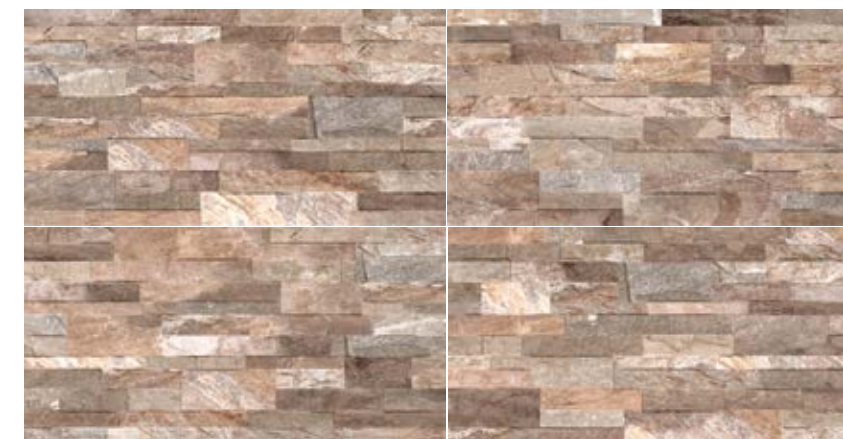

gemona

31x62 / 12'x24" 4 of 5