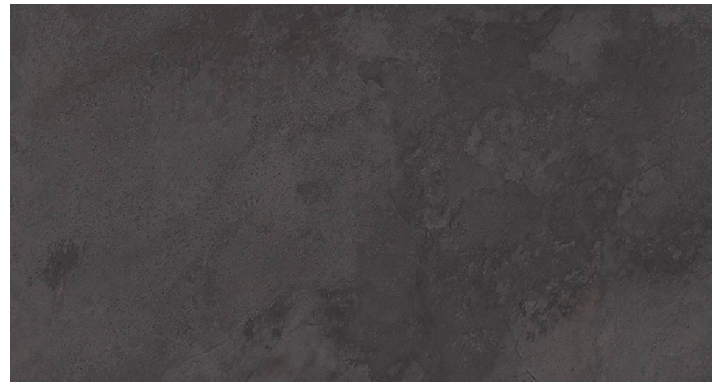

358555/IMAGE DARK/333*1000x9,2

358544/DECO IMAGE DARK/330x1000x9,2

IMAGE

Gres Porcellanato Rectificado · Color Masa / Rectified Porcellanato Tiles · Coloured Biscuit

MATE-BRILLO
MATT-GLOSS

RECTIFICADO
RECTIFIED

DESTONIFICADO
TONE VARIATIONS

EXTERIORES
EXTERIORS

STON-KER

358554/MIRAGE WHITE/400x800x10

358552/MIRAGE SILVER/400x800x10

358553/MIRAGE CREAM/400x800x10

358550/MIRAGE DARK/400x800x10

490716/IMAGE SILVER/59,6X120(A)

446111/IMAGE DARK/59,6X120(A)

IMAGE

Revestimiento Monoporosa Rectificado / Rectified Wall Tiles

480007/IMAGE SILVER 59,6 150

480006/IMAGE WHITE 59,6 150

480003/IMAGE DARK 59,6 150

480010/IMAGE CREAM 59,6 150