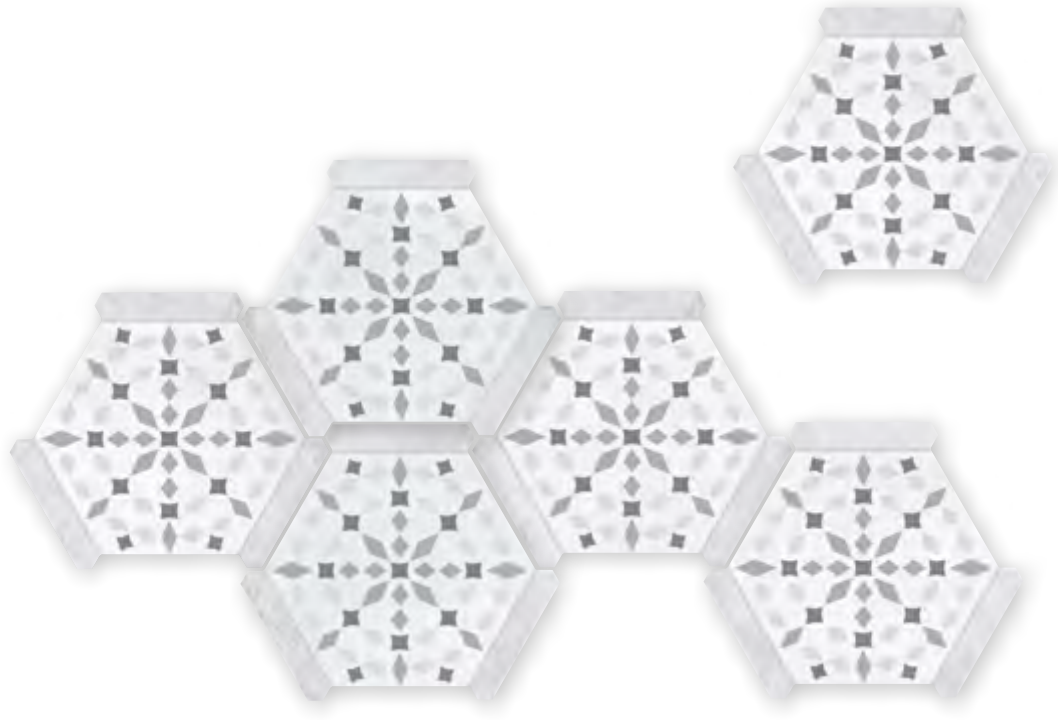

# AVANT OXFORD

22x25 / 8,66"x9,84"  
PORCELÁNICO · PORCELAIN TILES

FROST RESISTANCE

WALL TILES

FLOOR TILES

PORCELAIN TILES

9 DIFFERENT GRAPHICS

MADE IN SPAIN