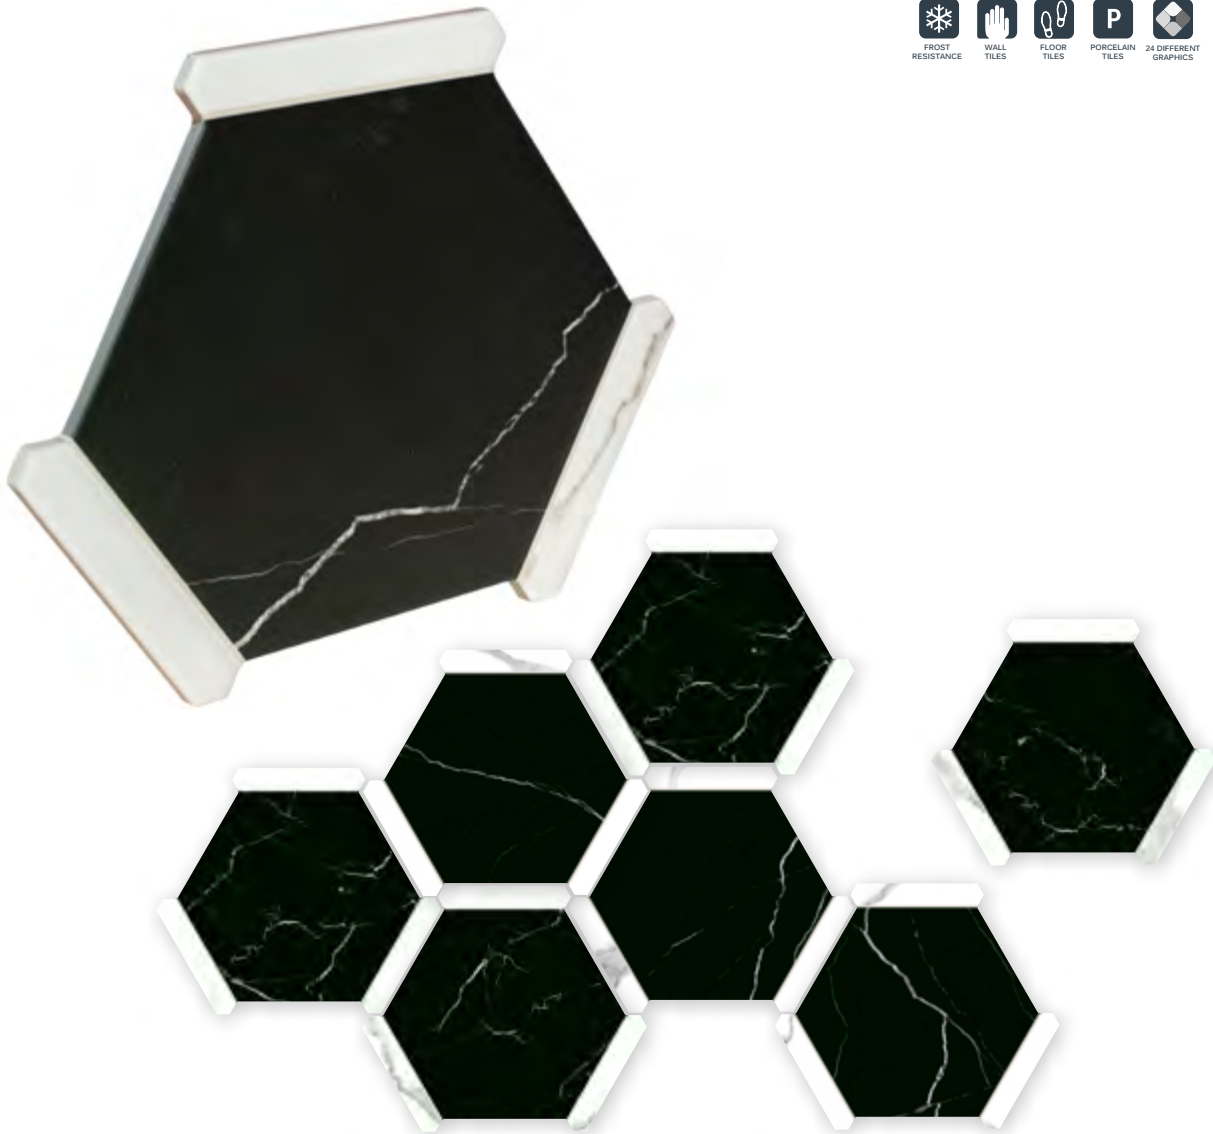

FROST
RESISTANCE

WALL
TILES

FLOOR
TILES

P
PORCELAIN
TILES

24 DIFFERENT
GRAPHICS

MADE IN SPAIN

QUALITY
STANDARD
NETWORK

ATLANTA NIGHT 22X25 / 8,66"X9,84"
24 DIFFERENT GRAPHICS

TECHNICAL CHARACTERISTICS & PACKING

Formato Size	Piezas caja Tiles / box	M2/caja Sqm/box	Kg/caja Kg/box	Cajas/pallet Boxes/pallet	M2/pallet Sqm/pallet	Kg/pallet Kg/pallet
22X25 / 8,66"X9,84"	18	0,75	13,42	57	42,75	780