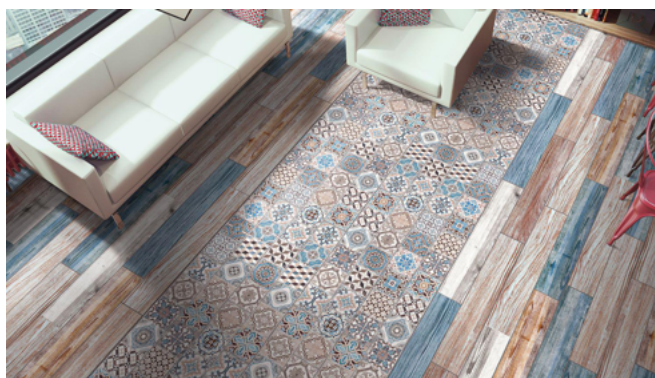

Decor

TUVALU
B50

tel: (+34) 964 657 738
fax: (+34) 964 322 151

www.absolutkeramika.com
info@absolutkeramika.com

The results shown are approximate. This document does not constitute a contractual relationship. To order or check availability of products, contact the company.