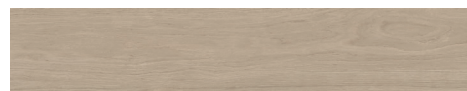

KINWOOD BEECH RECT
22X120 / 9X48" J60/M