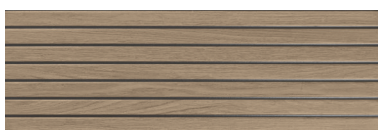

SHOJI BLACK RECT.
30X90 / 12"X36" N52/M

* FLOOR RECOMENDED KINWOOD WALNUT