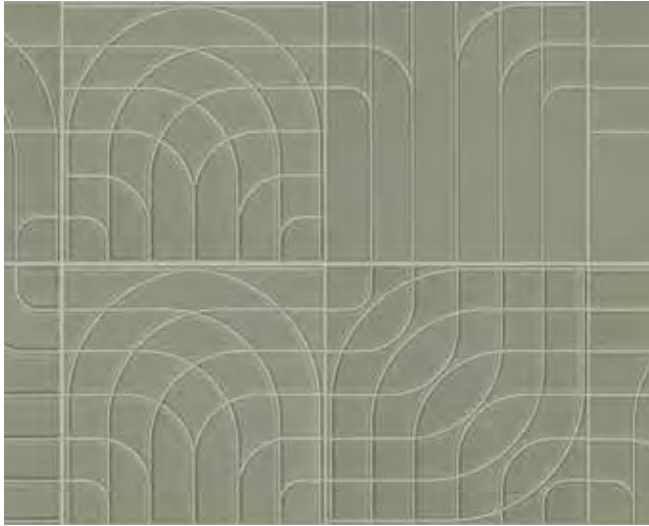

Wall Covering: Metropolitan Deco Moss, Metropolitan Moss Complements: Picat Lines Habana Dark, Motif Tray L Habana Dark

Wall Covering: Metropolitan Deco Seagreen, Metropolitan Seagreen, Metropolitan Deco Moss, Metropolitan Moss

# METROPOLITAN

**METROPOLITAN DECO GRASS**  
100344307

**Recommended Joint:**  
COLORSTUK RAPID CEMENTO N  
**Recommended Adhesive:**  
TIXOCEM PLUS

**METROPOLITAN DECO MOSS**  
100344308

**Recommended Joint:**  
COLORSTUK RAPID GRIS N  
**Recommended Adhesive:**  
TIXOCEM PLUS