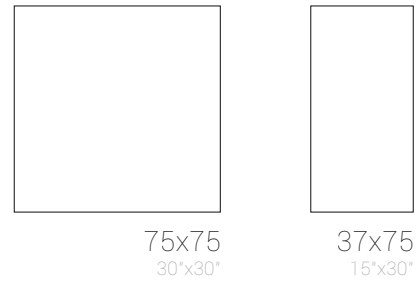

Minimalist reliefs that maintain a visual identity that is strong and authentic, giving our space a more personal touch.

RHAPSODY PORCELAIN

TECHNICAL CHARACTERISTICS

SIZES

FINISHES

SOFT

SHADE VARIATION

75X75: 14 PATTERNS