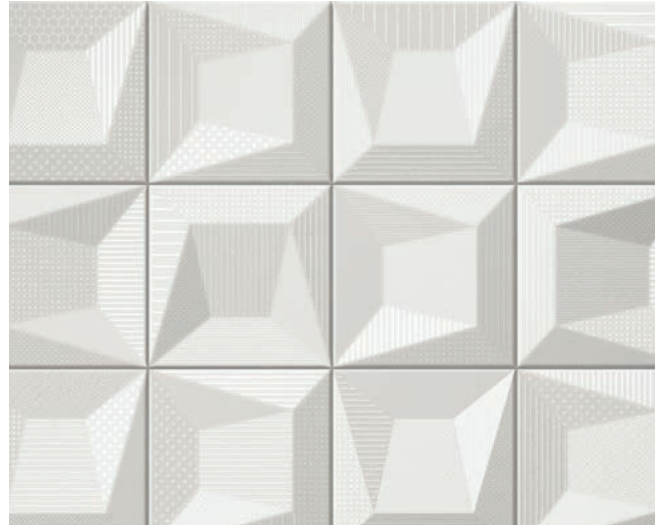

16cm x 16cm x 1,6cm

6 5/16" x 6 5/16" x 5/8"

G228

Ceramic
Wall Tile

Indoor
Wall
Covering

Shower
Wall
Covering

Moderate
Color
Variation

Matt

Relief