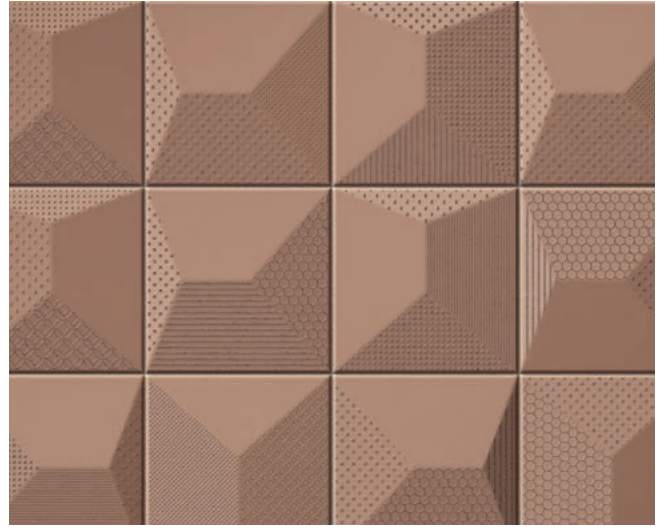

16cm x 16cm x 1,6cm

6 5/16" x 6 5/16" x 5/8"

G228

Ceramic
Wall Tile

Indoor
Wall
Covering

Shower
Wall
Covering

Moderate
Color
Variation

Matt

Relief