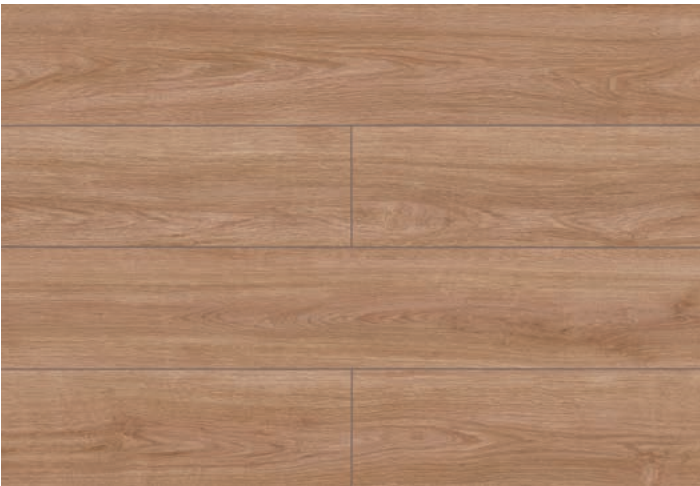

AMBIENT 1L KANSAS