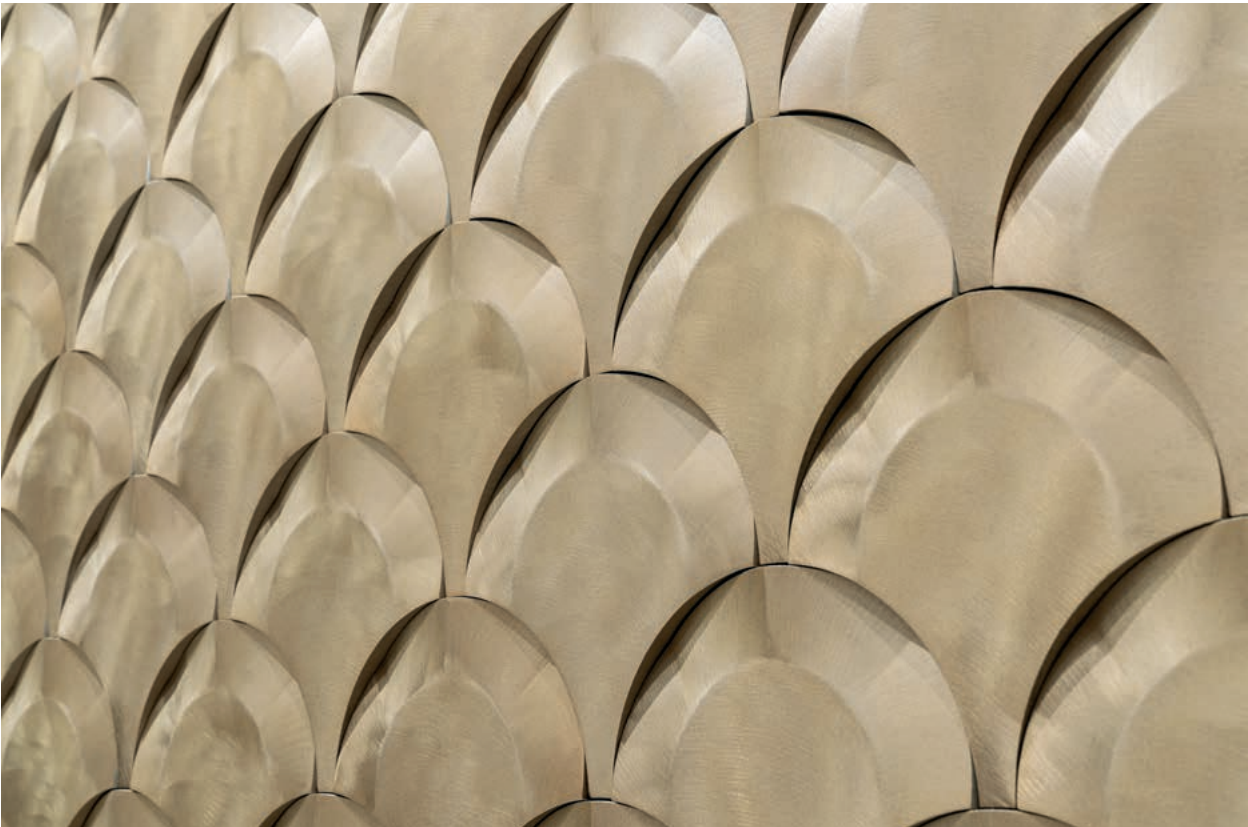

Wall Covering: Gravity Aluminium Troya Gold